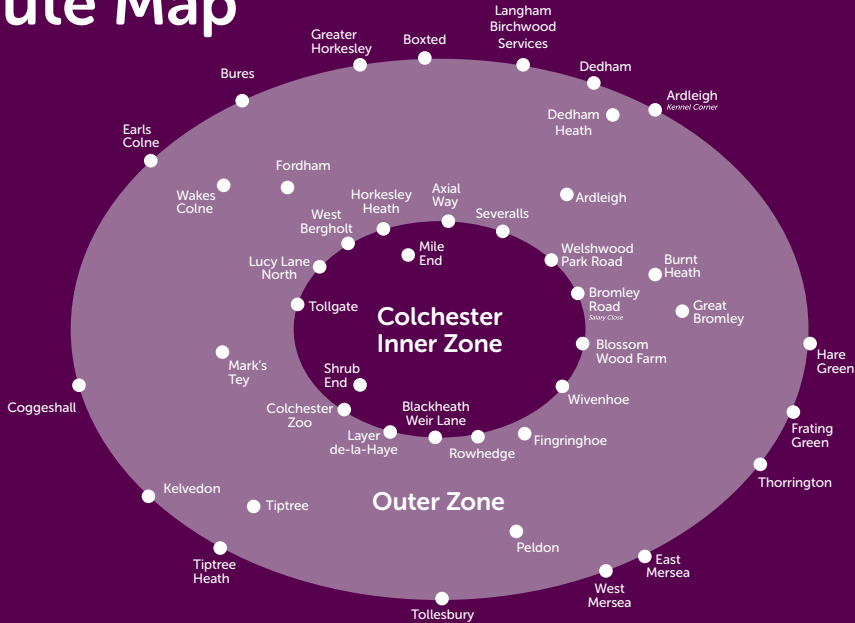

Colchester Borough Card Route Map

Ticket Type:	Inner Price:	Outer Price:
Adult Day	£4.50	£7.20
Adult Weekly	£19.00	£29.00
Adult 4-Week	£66.00	£98.00
Adult Quarterly	£190.00	£290.00
Adult Annual	£665.00	£920.00
Child Day	£3.20	£5.00
Child Weekly	£13.50	£20.00
Child 4-Week	£46.00	£68.00
Family Day 2+3	£10.00	£12.00

How do I purchase tickets?

You can purchase your Borough Card tickets via the First Essex, Arriva or East Anglian Buses App or at the First Bus Travel Office in Colchester. Additionally, Day and Weekly tickets can be purchased on local bus services in Colchester.

For more information about the Boroughcard, visit:
www.firstgroup.com/essex