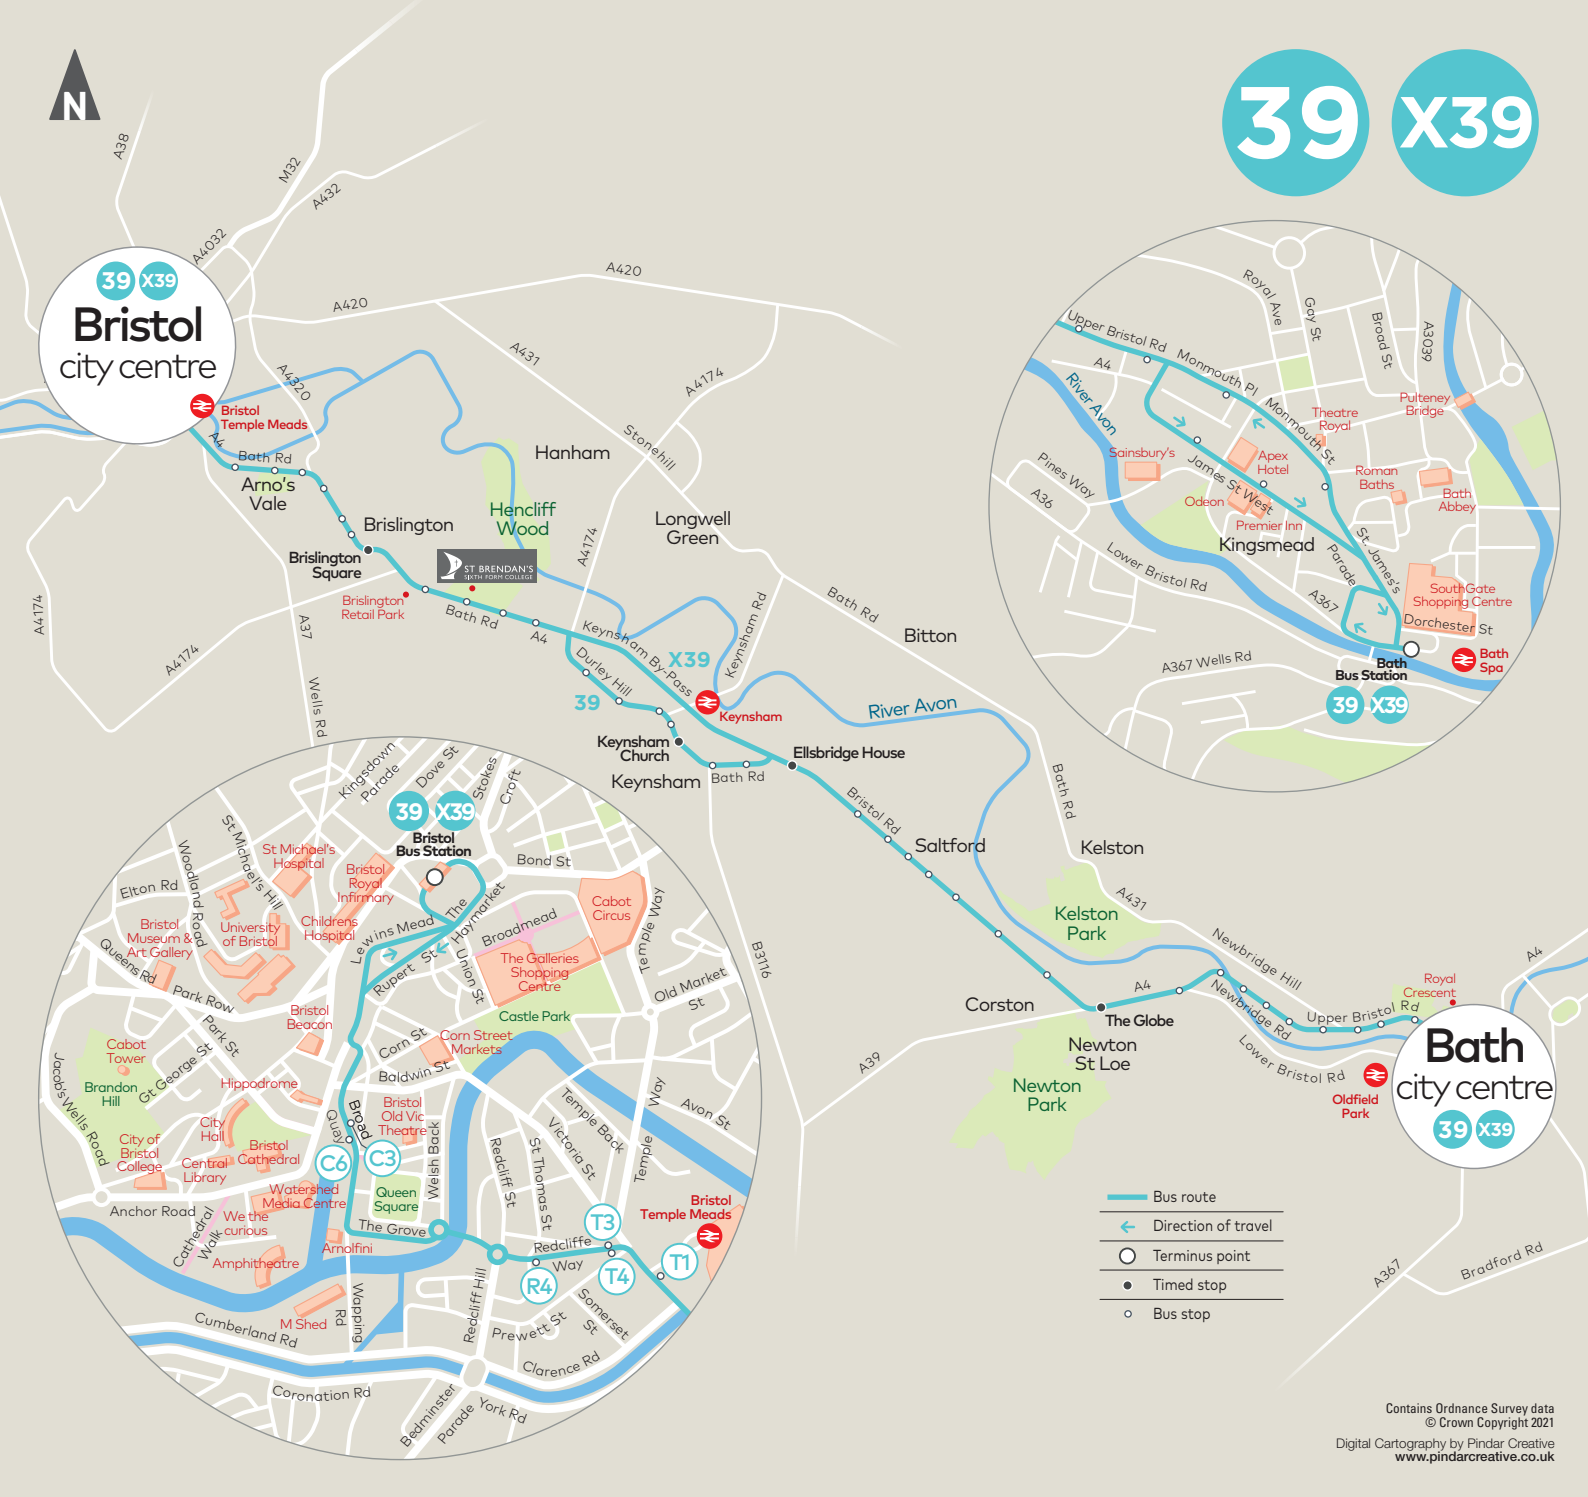

# 39 X39

## Bristol city centre

## Bath city centre

- Bus route
- Direction of travel
- Terminus point
- Timed stop
- Bus stop