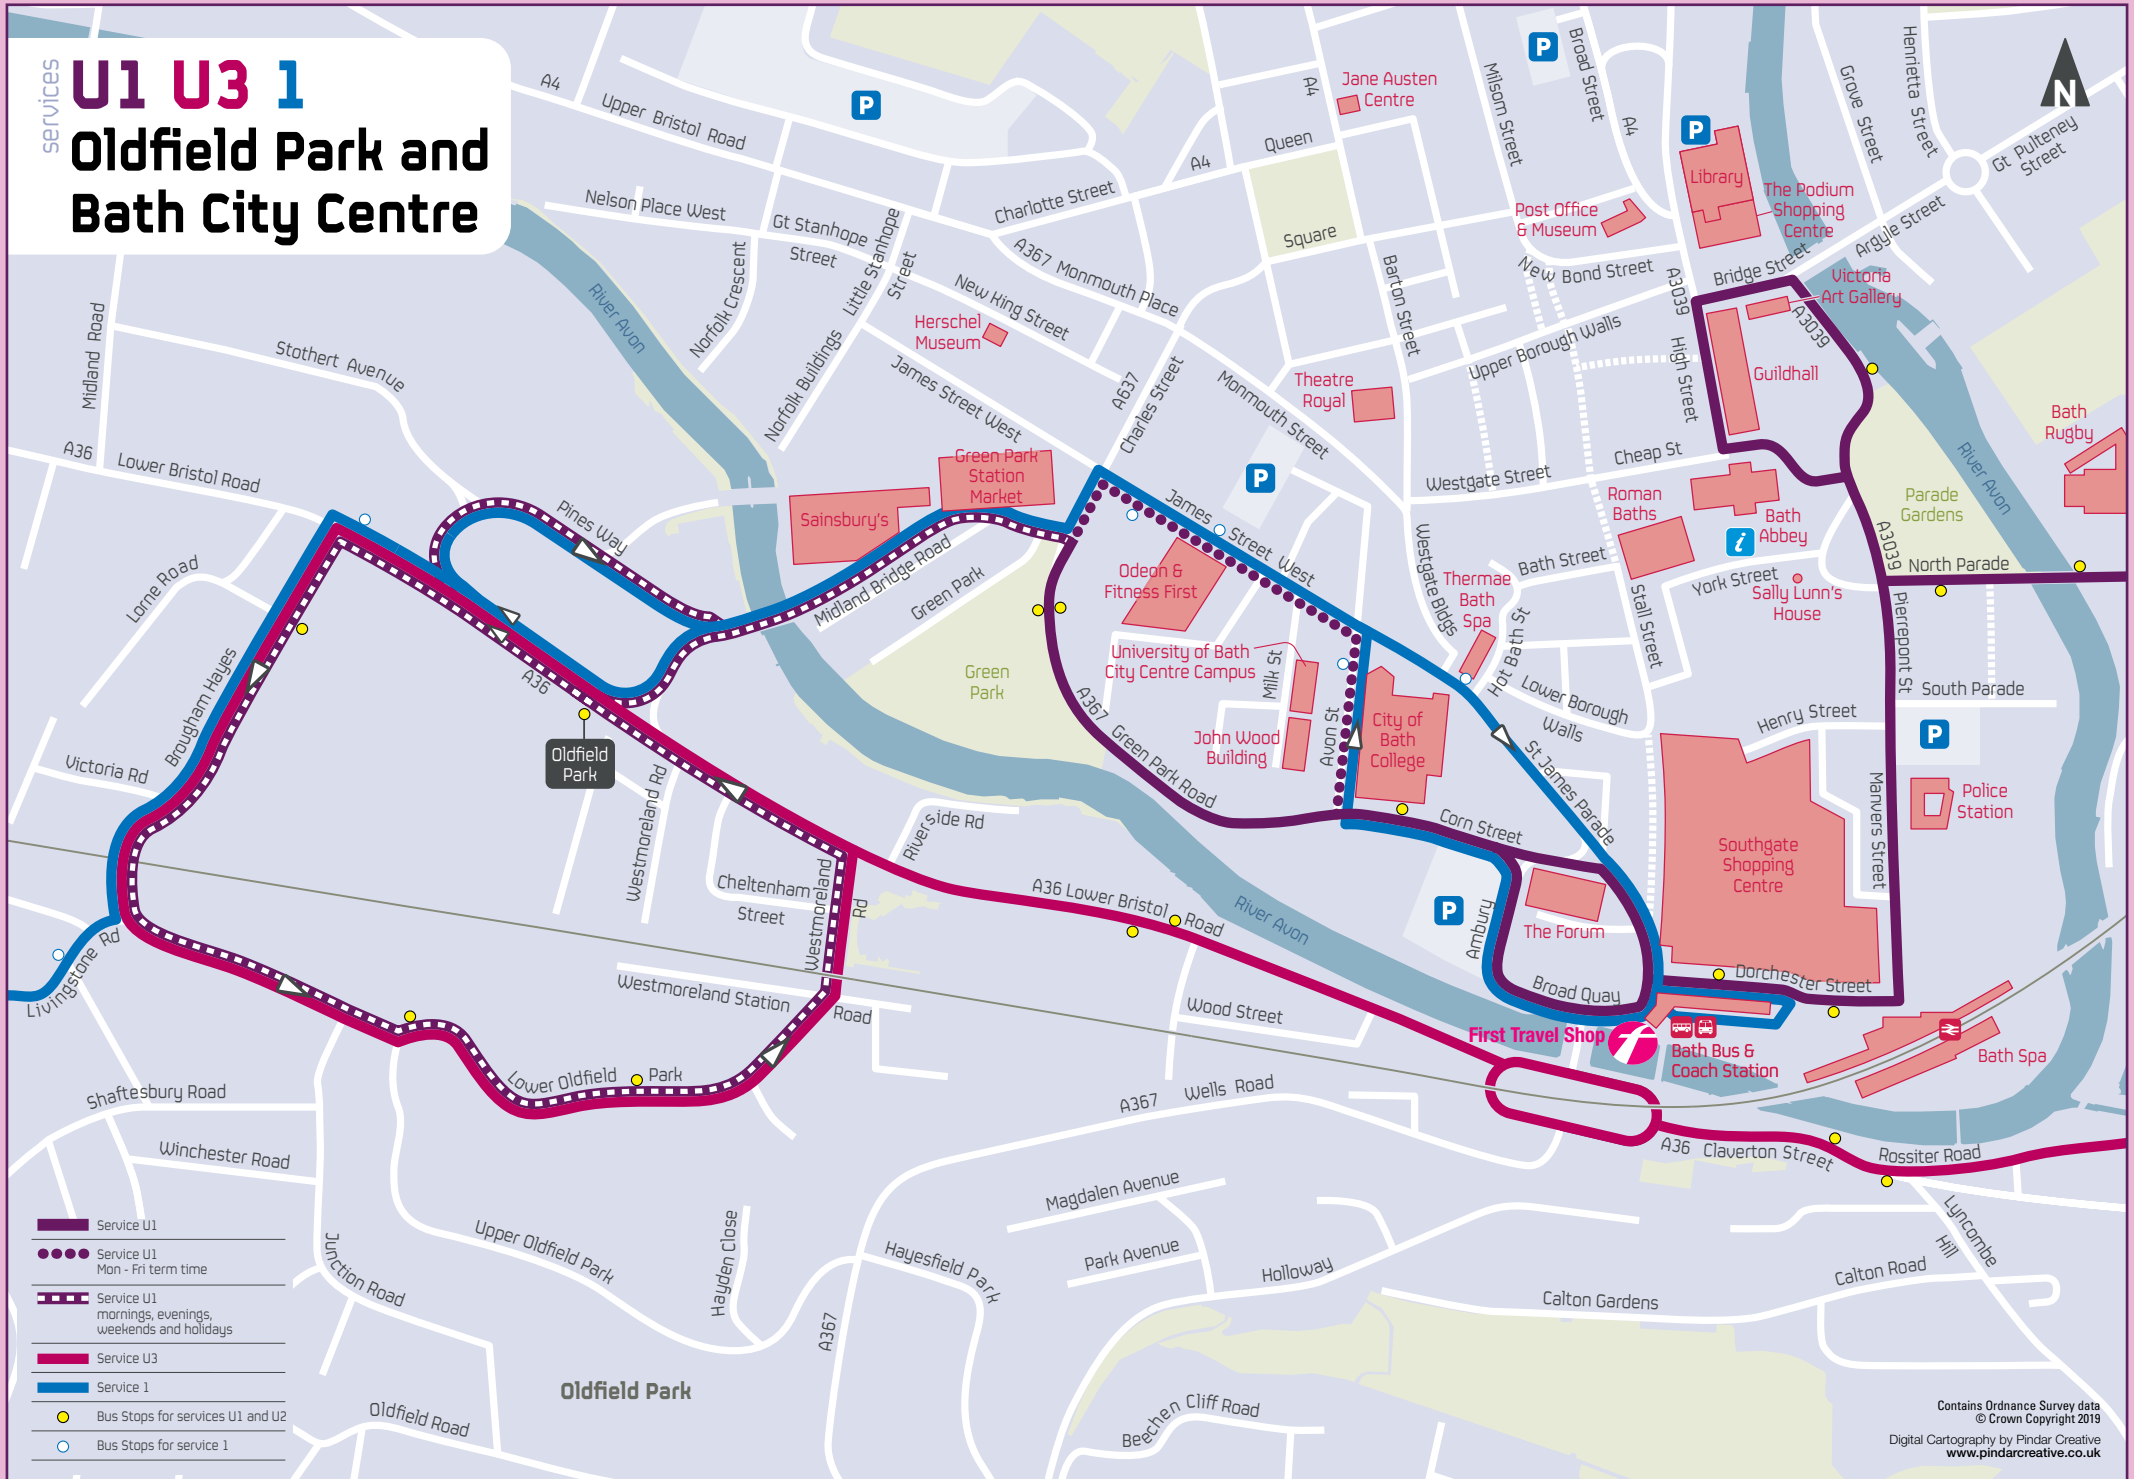

services **U1 U3 1**
Oldfield Park and Bath City Centre