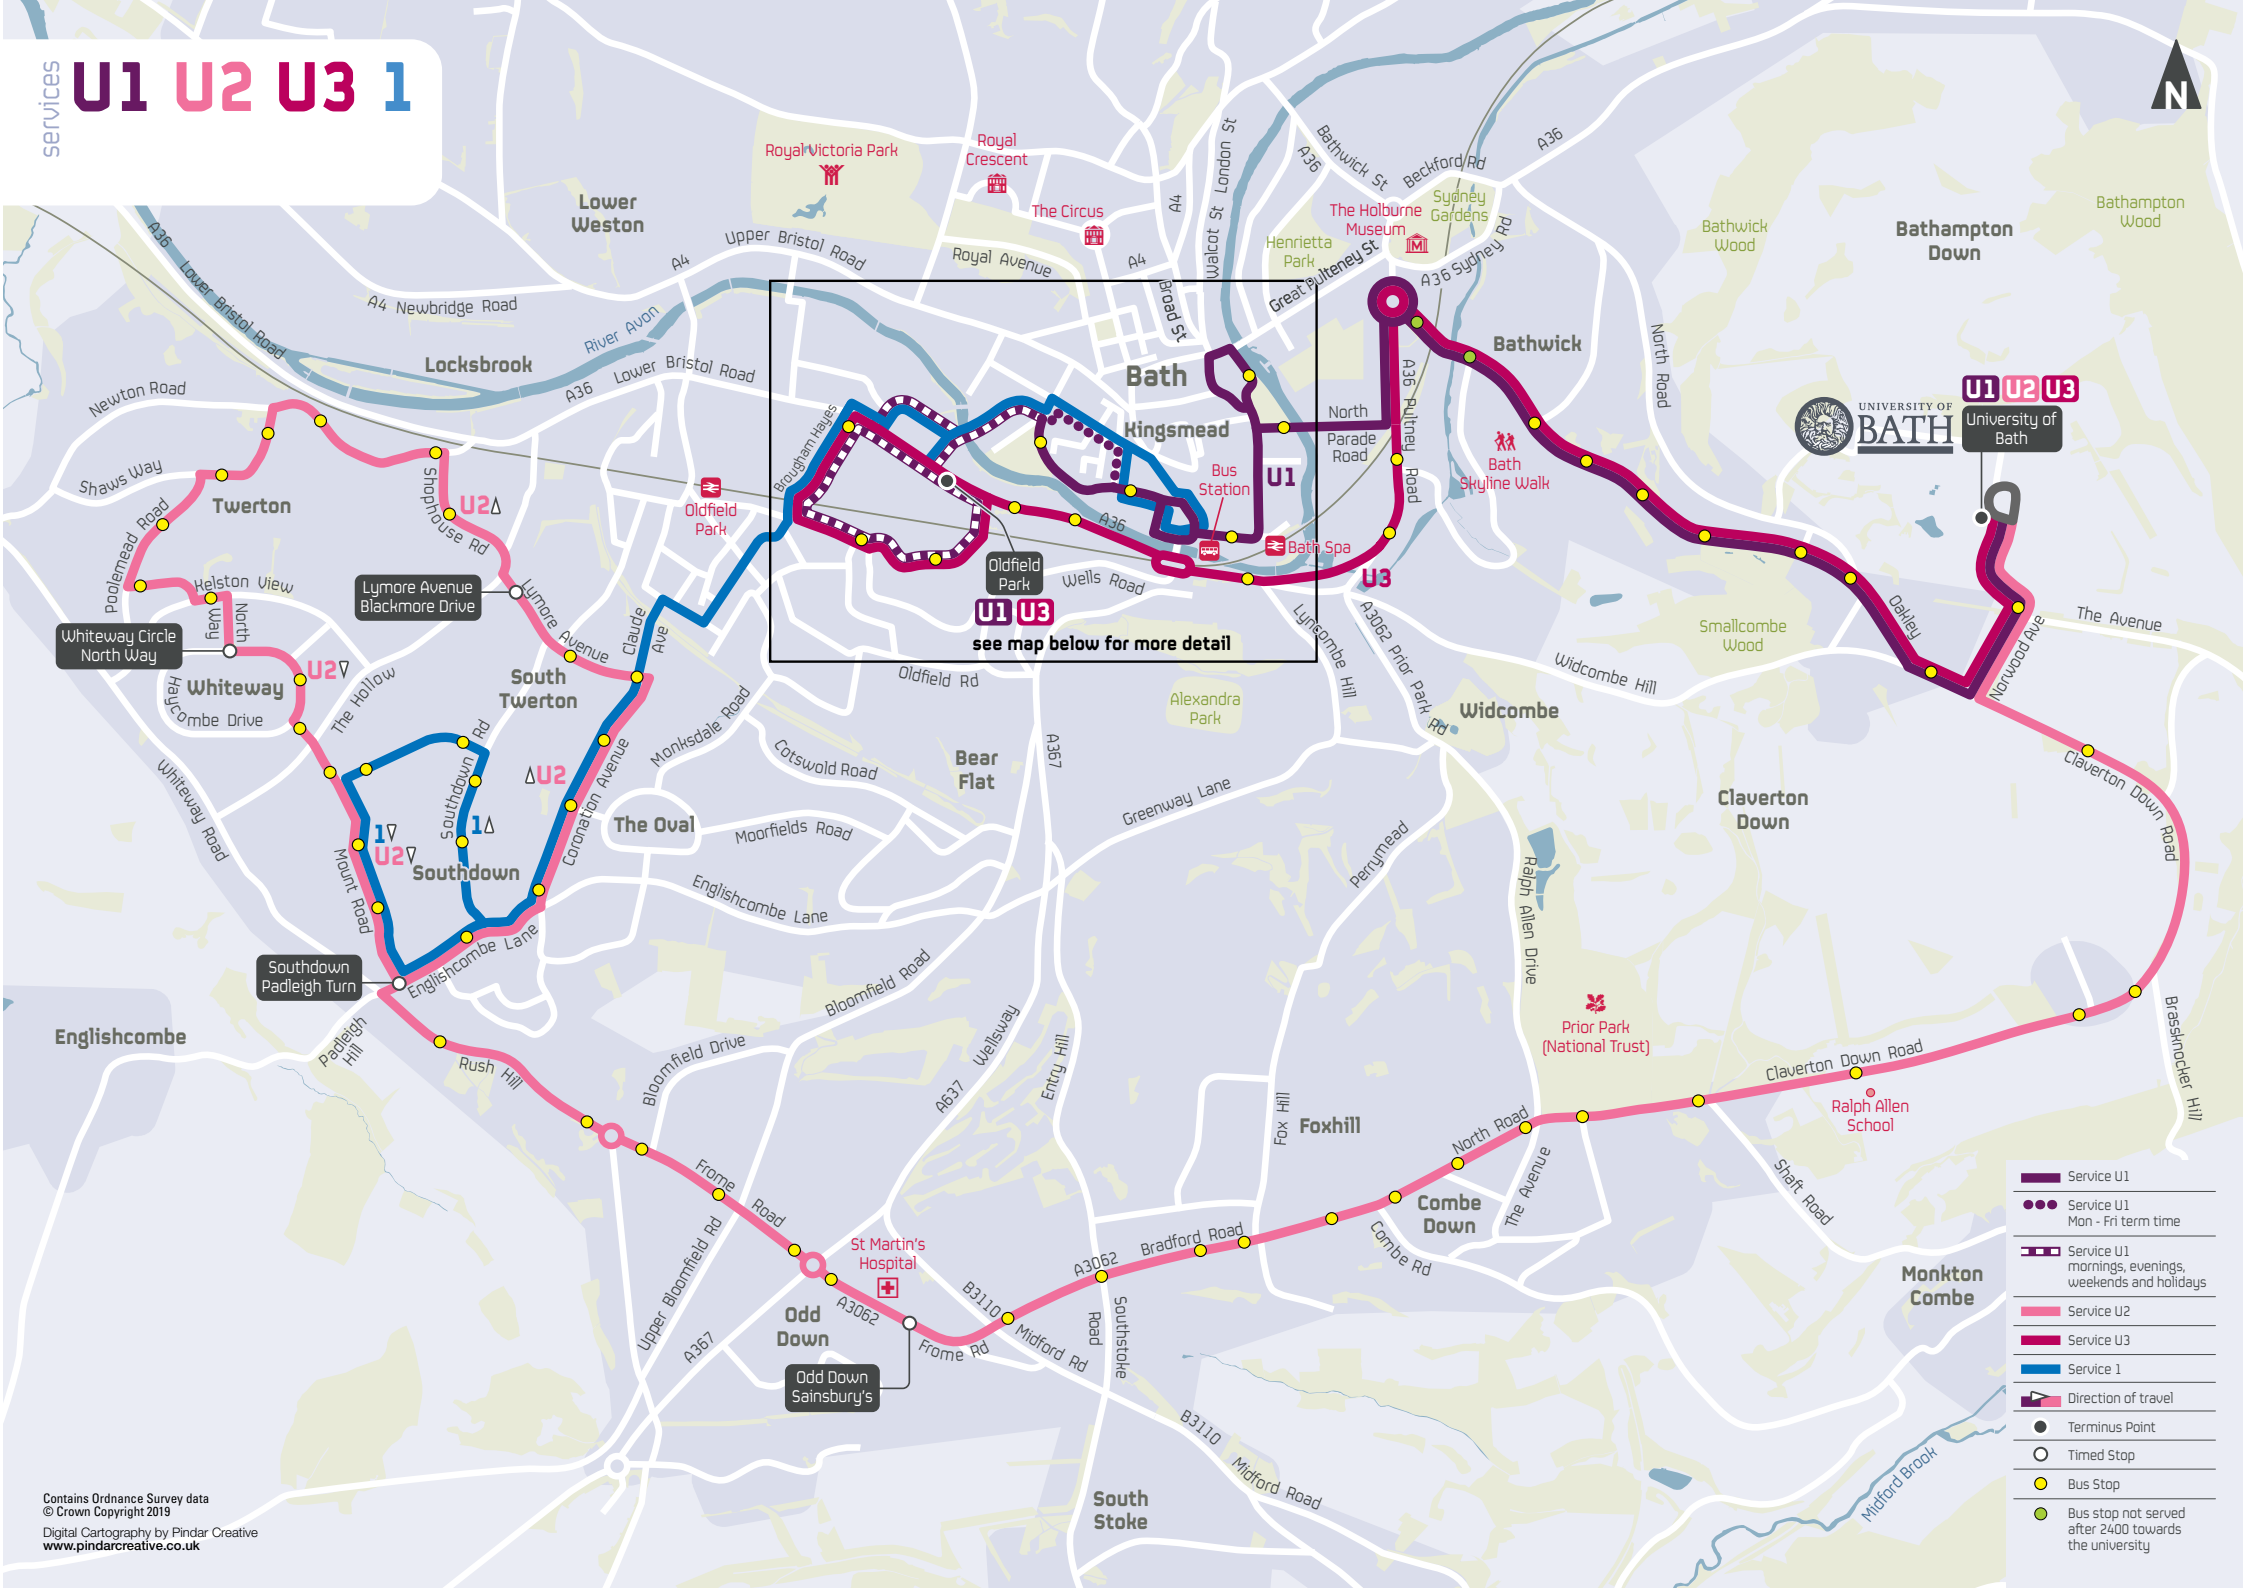

U1

University of Bath
city centre
Oldfield Park

U2

University of Bath
Combe Down
Southdown
Twerton
Whiteway

U3

University of Bath
Oldfield Park

from 21 September 2019

services **U1 U2 U3 1**

see map below for more detail

- Service U1
- Service U1 Mon - Fri term time
- Service U1 mornings, evenings, weekends and holidays
- Service U2
- Service U3
- Service 1
- Direction of travel
- Terminus Point
- Timed Stop
- Bus Stop
- Bus stop not served after 2400 towards the university