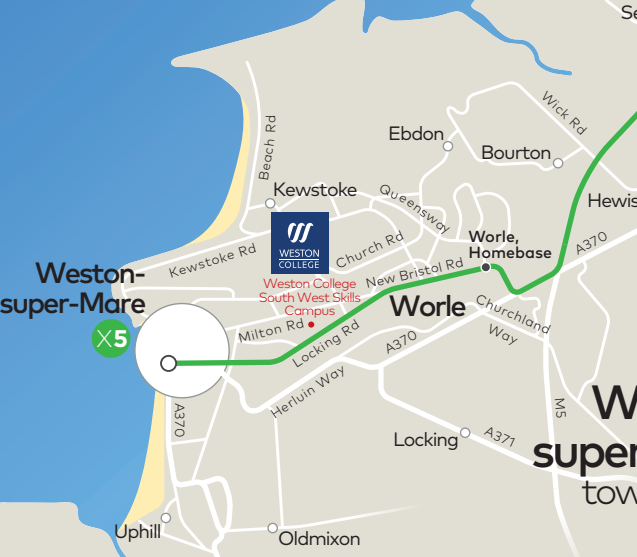

Clevedon town centre

- Bus route
- Direction of travel
- Terminus point
- Timed stop
- Bus stop

Portishead

Bristol

Clevedon

Nailsea

Long Ashton

Bristol Bus Station

Weston-super-Mare

Marine Parade

Bristol city centre