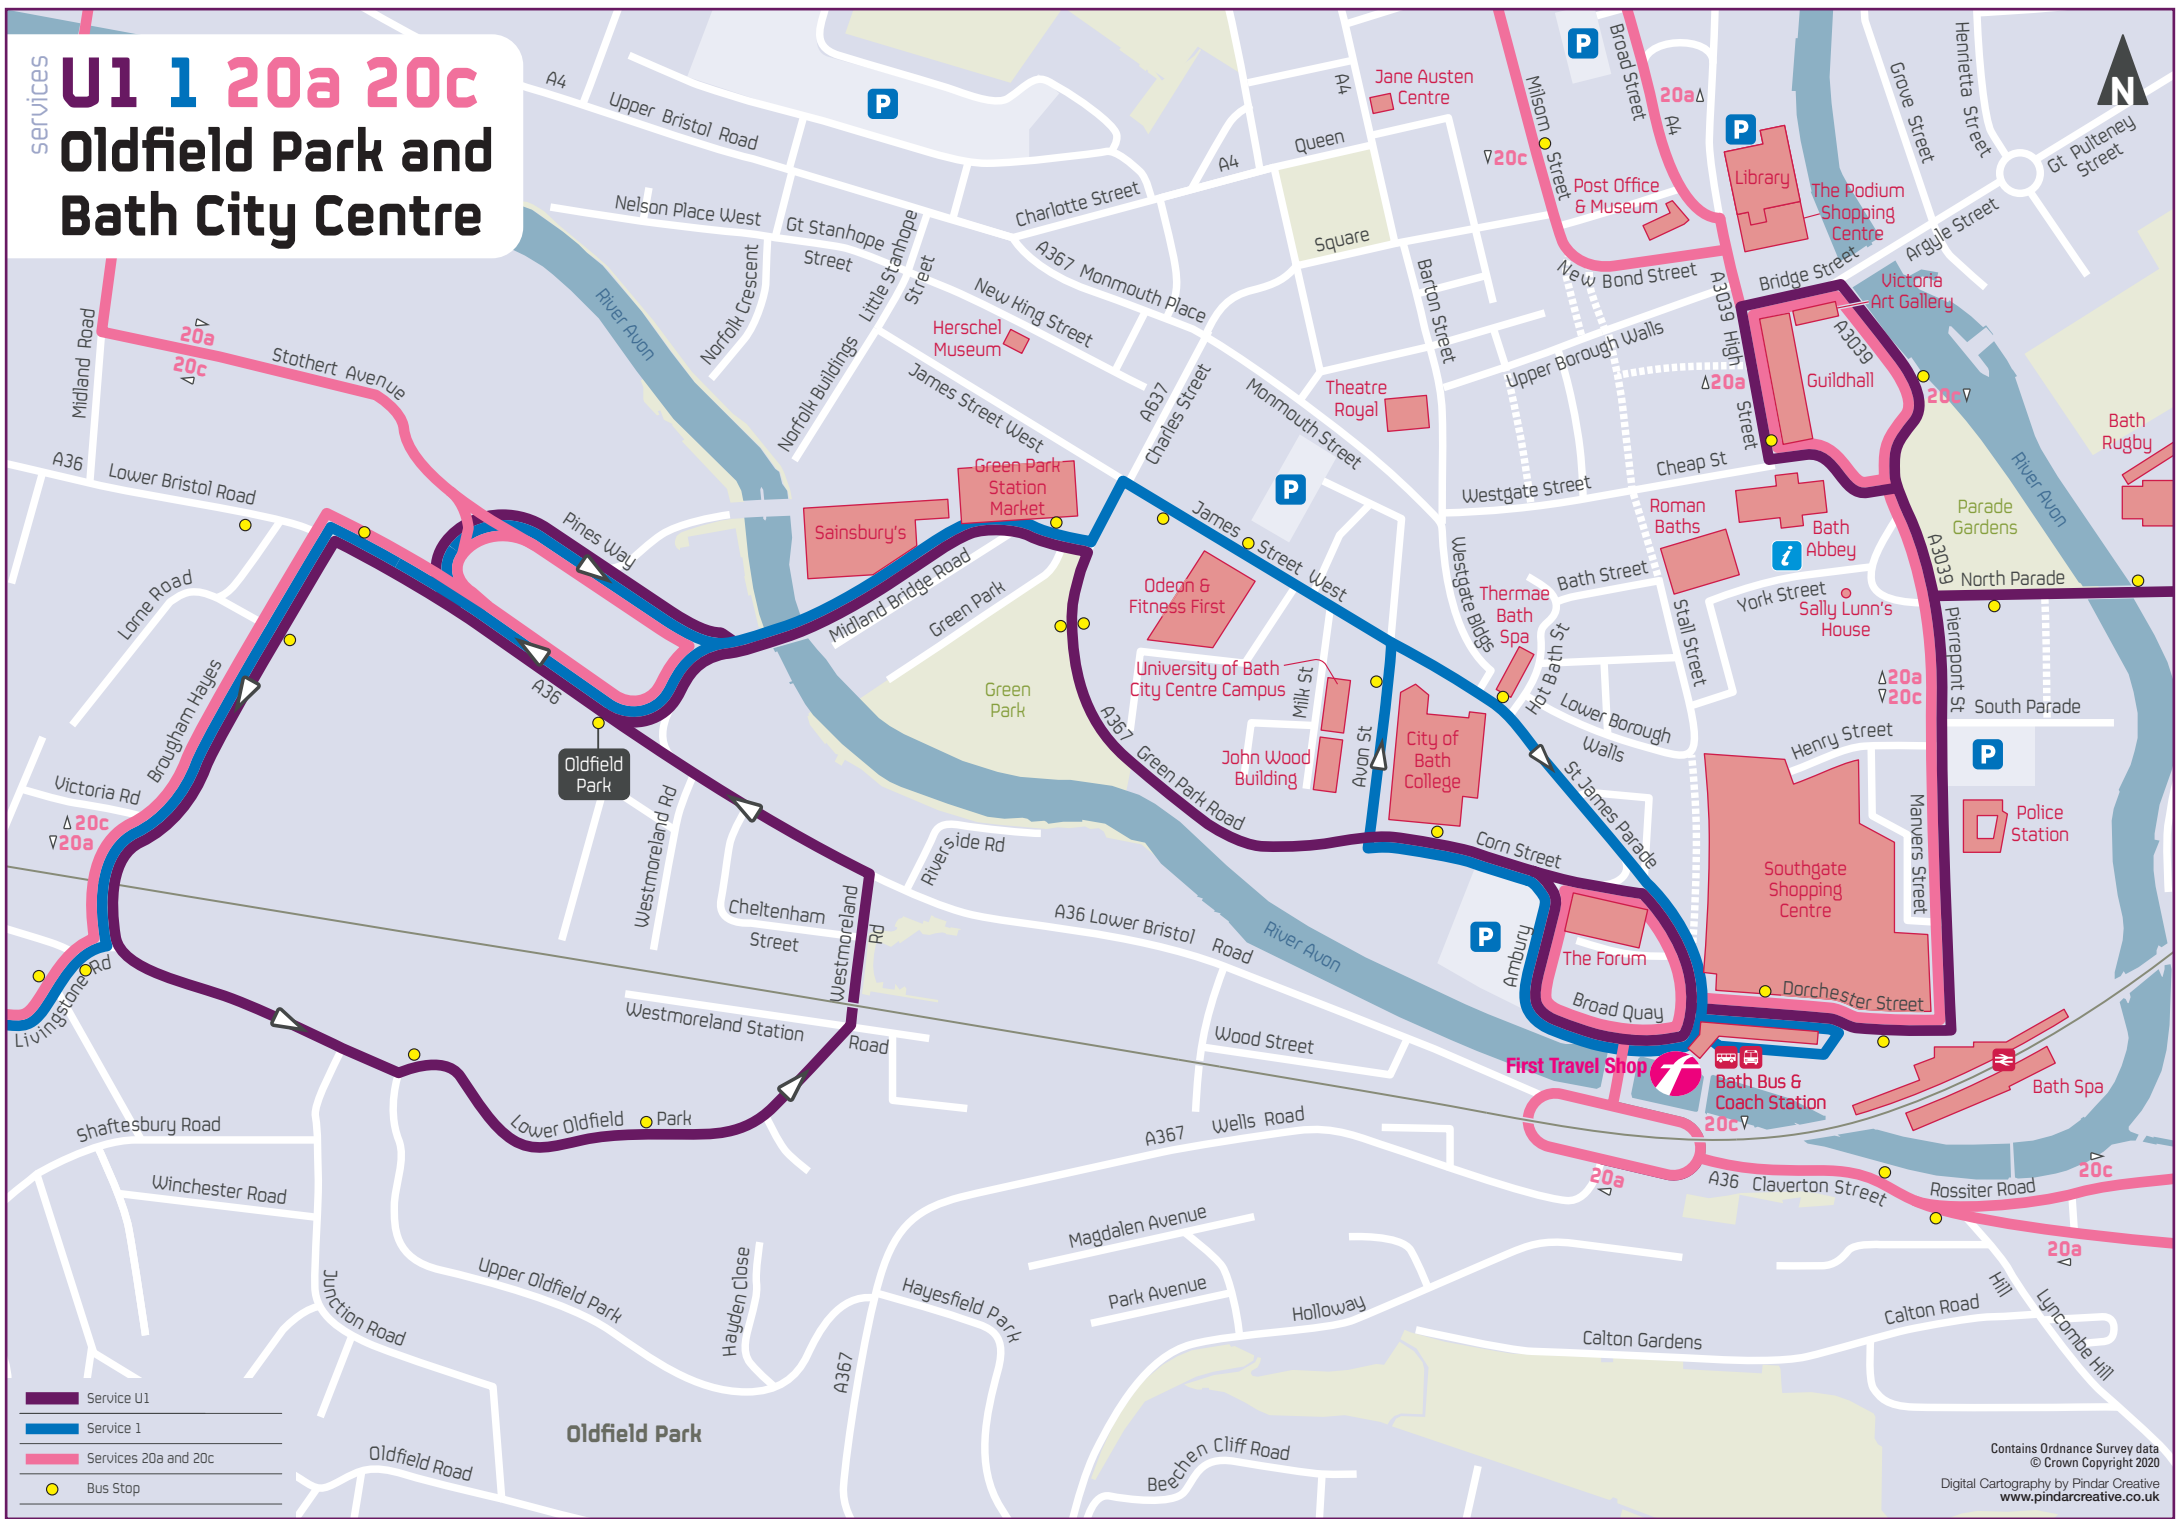

services **U1 1 20a 20c**  
**Oldfield Park and Bath City Centre**

- Service U1
- Service 1
- Services 20a and 20c
- Bus Stop