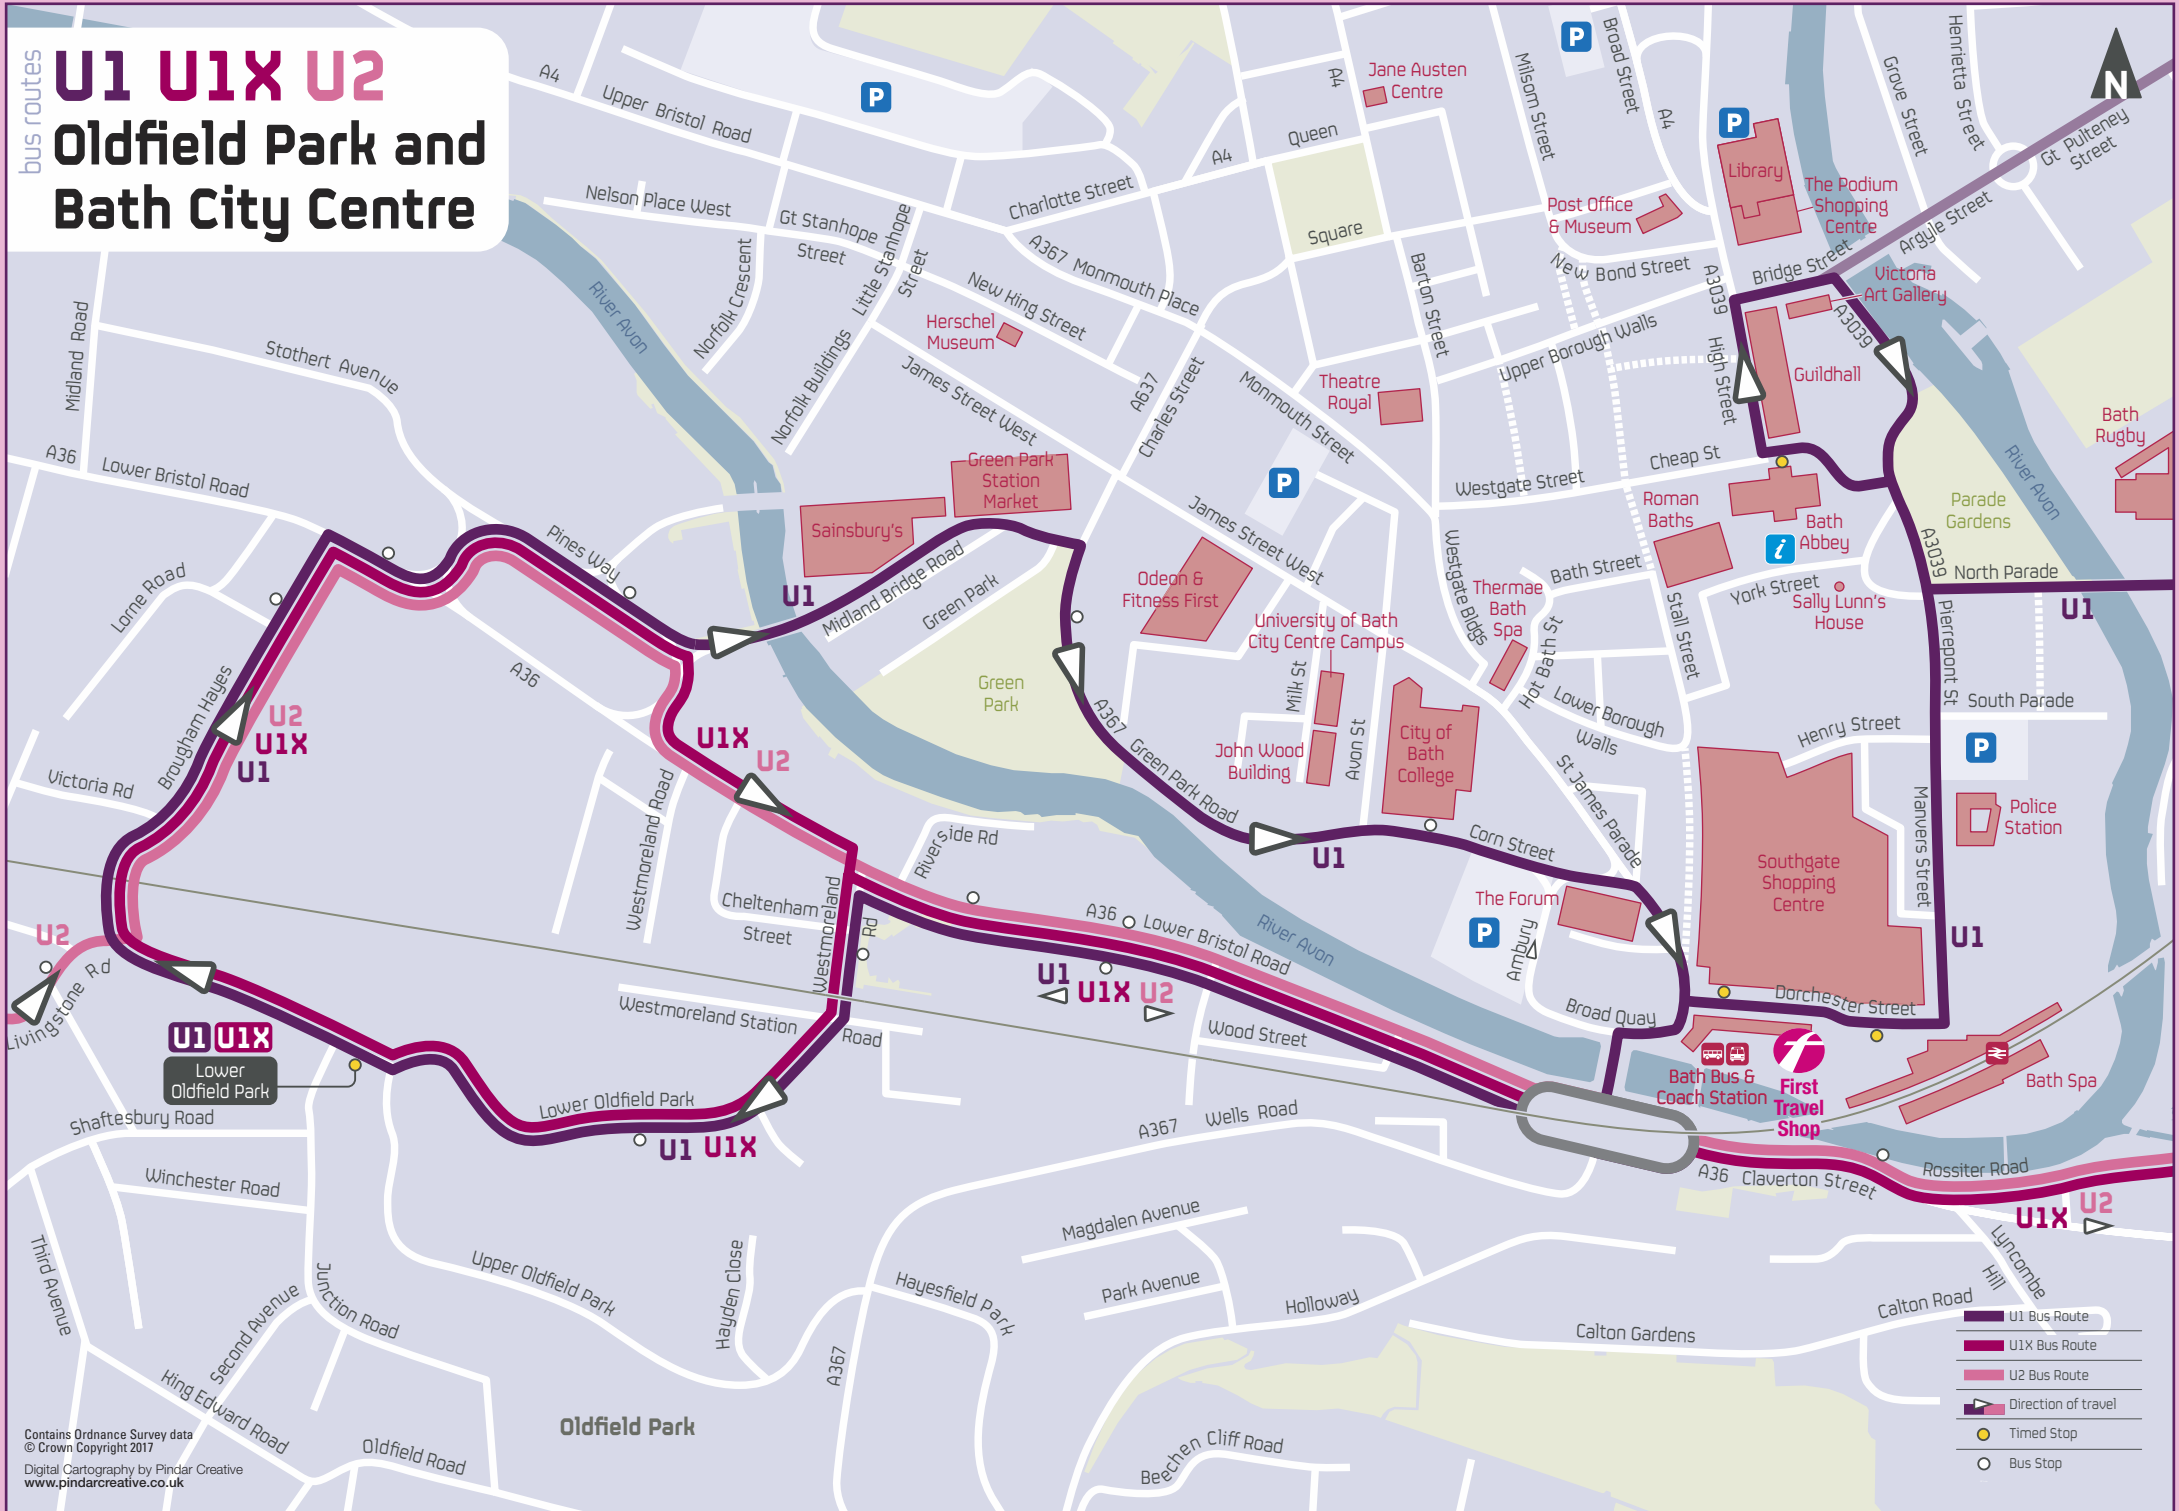

bus routes **U1 U1X U2**
Oldfield Park and Bath City Centre

Contains Ordnance Survey data
© Crown Copyright 2017
Digital Cartography by Pindar Creative
www.pindarcreative.co.uk

- U1 Bus Route
- U1X Bus Route
- U2 Bus Route
- Direction of travel
- Timed Stop
- Bus Stop