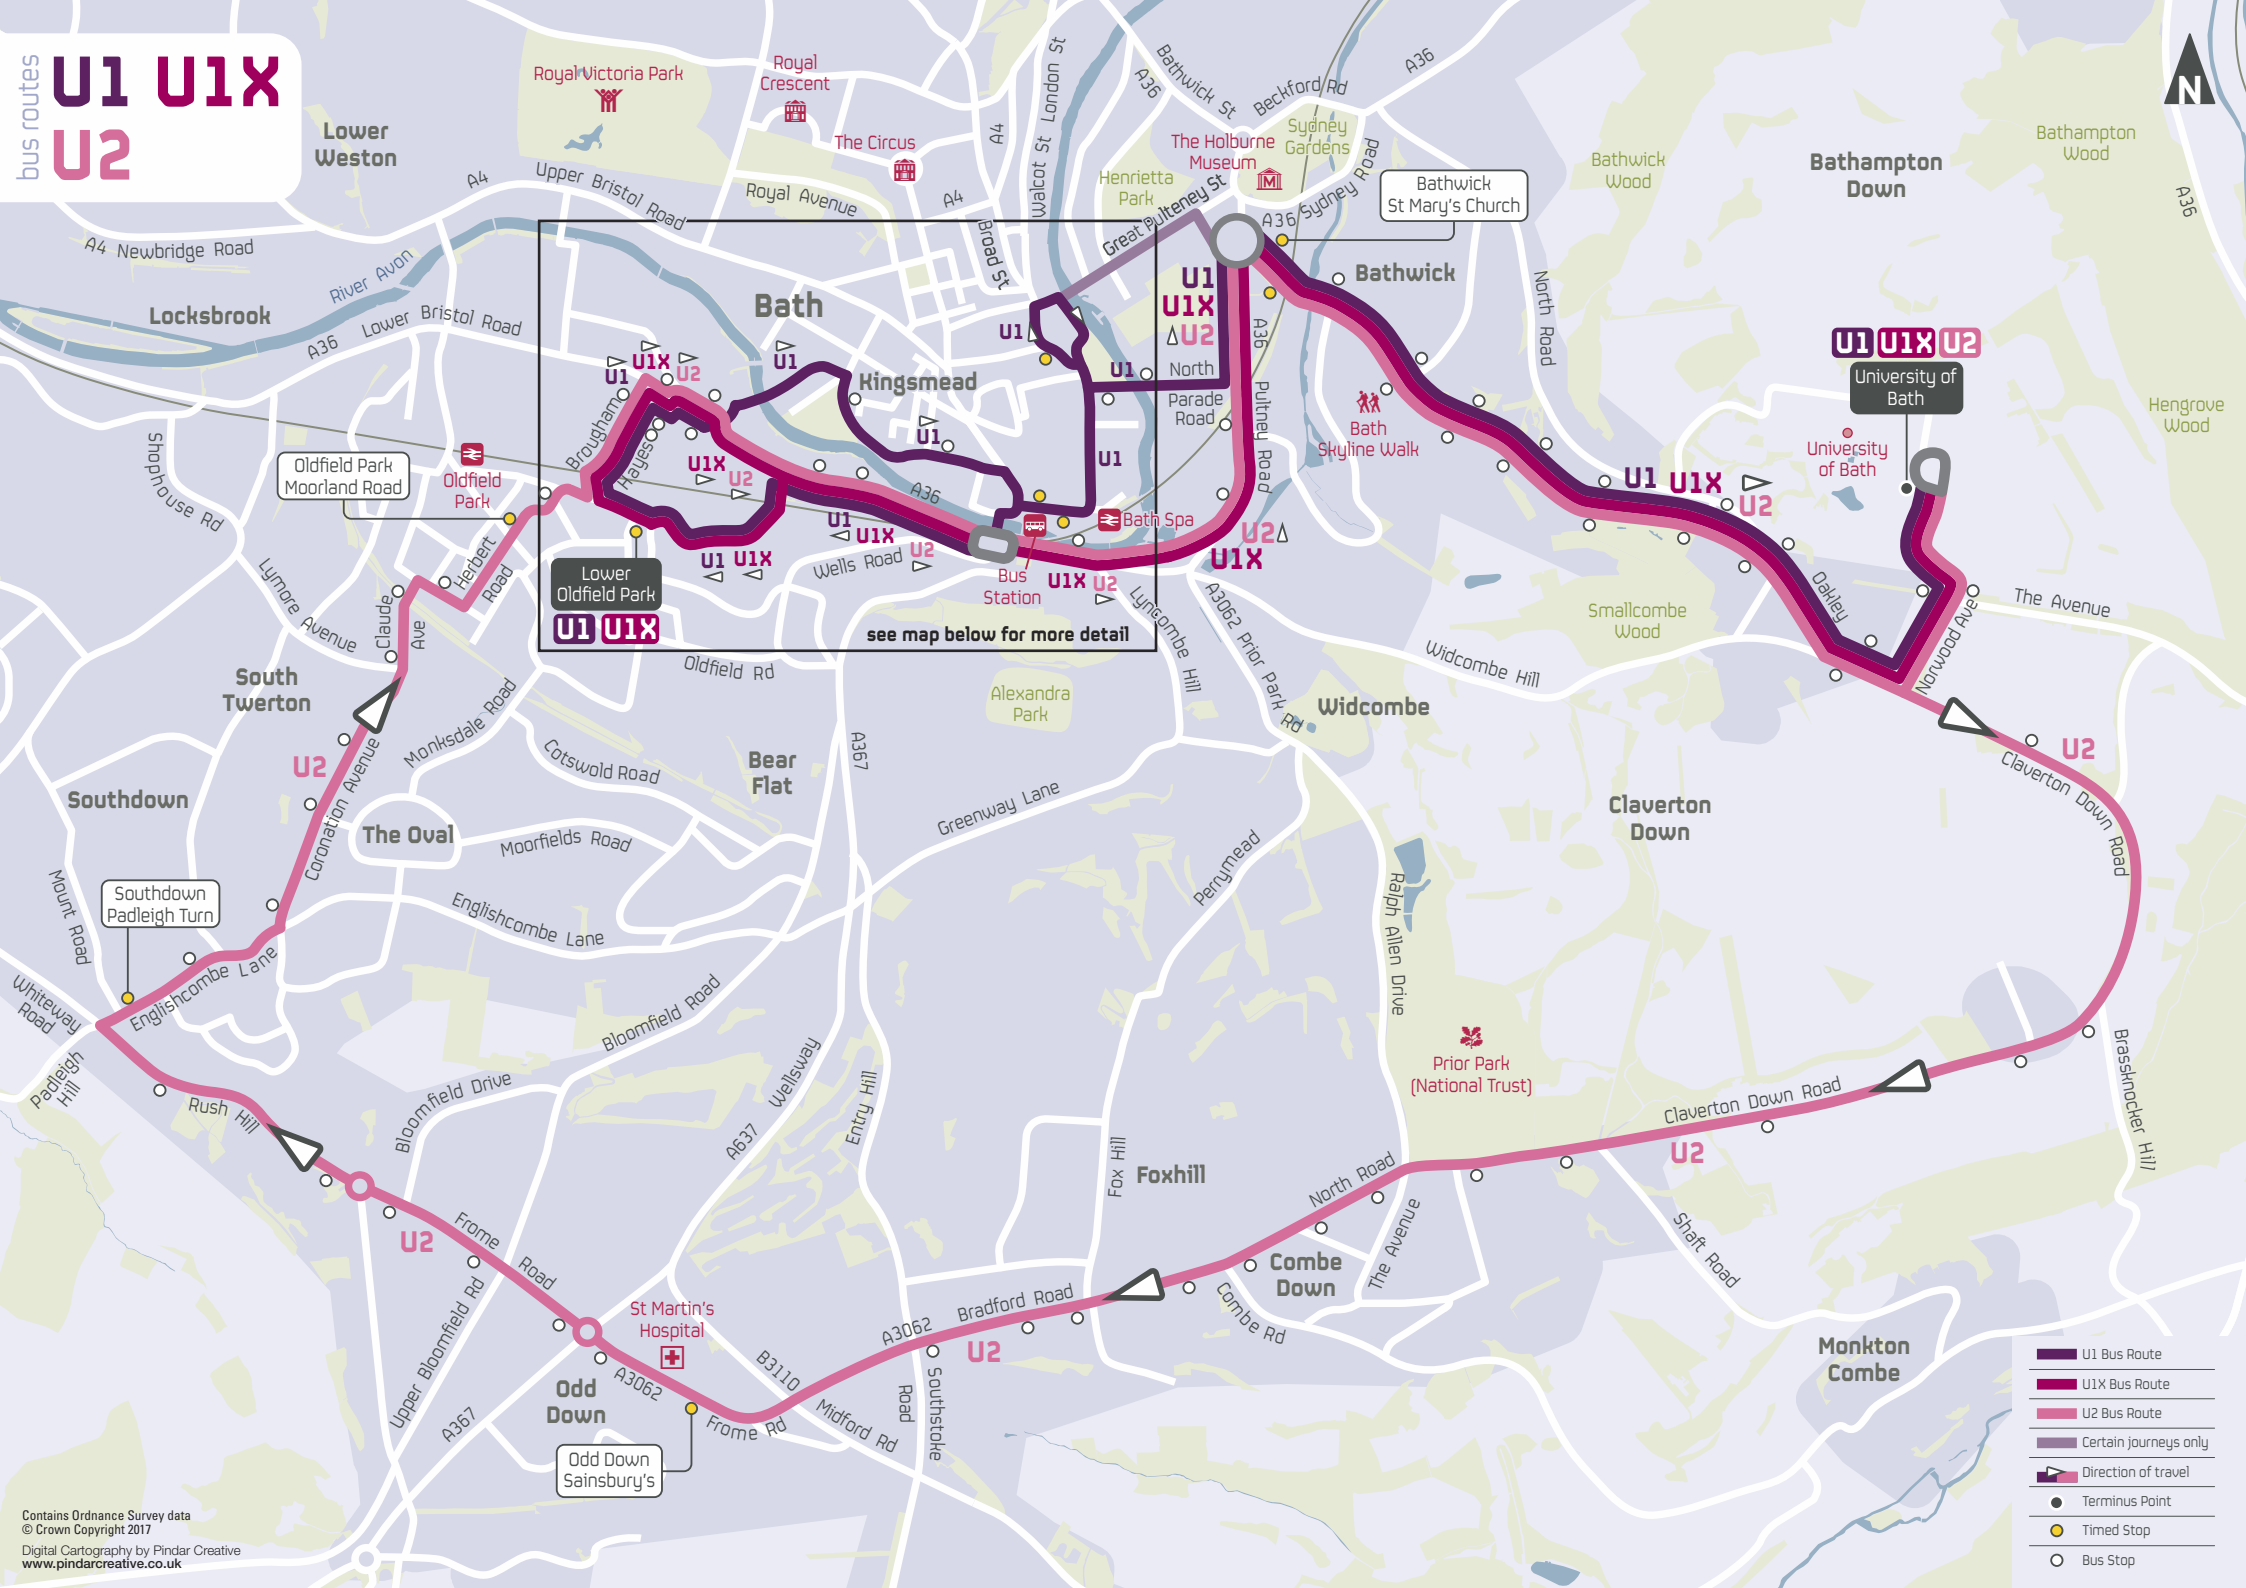

bus routes
U1 U1X
U2

Contains Ordnance Survey data
© Crown Copyright 2017
Digital Cartography by Pindar Creative
www.pindarcreative.co.uk