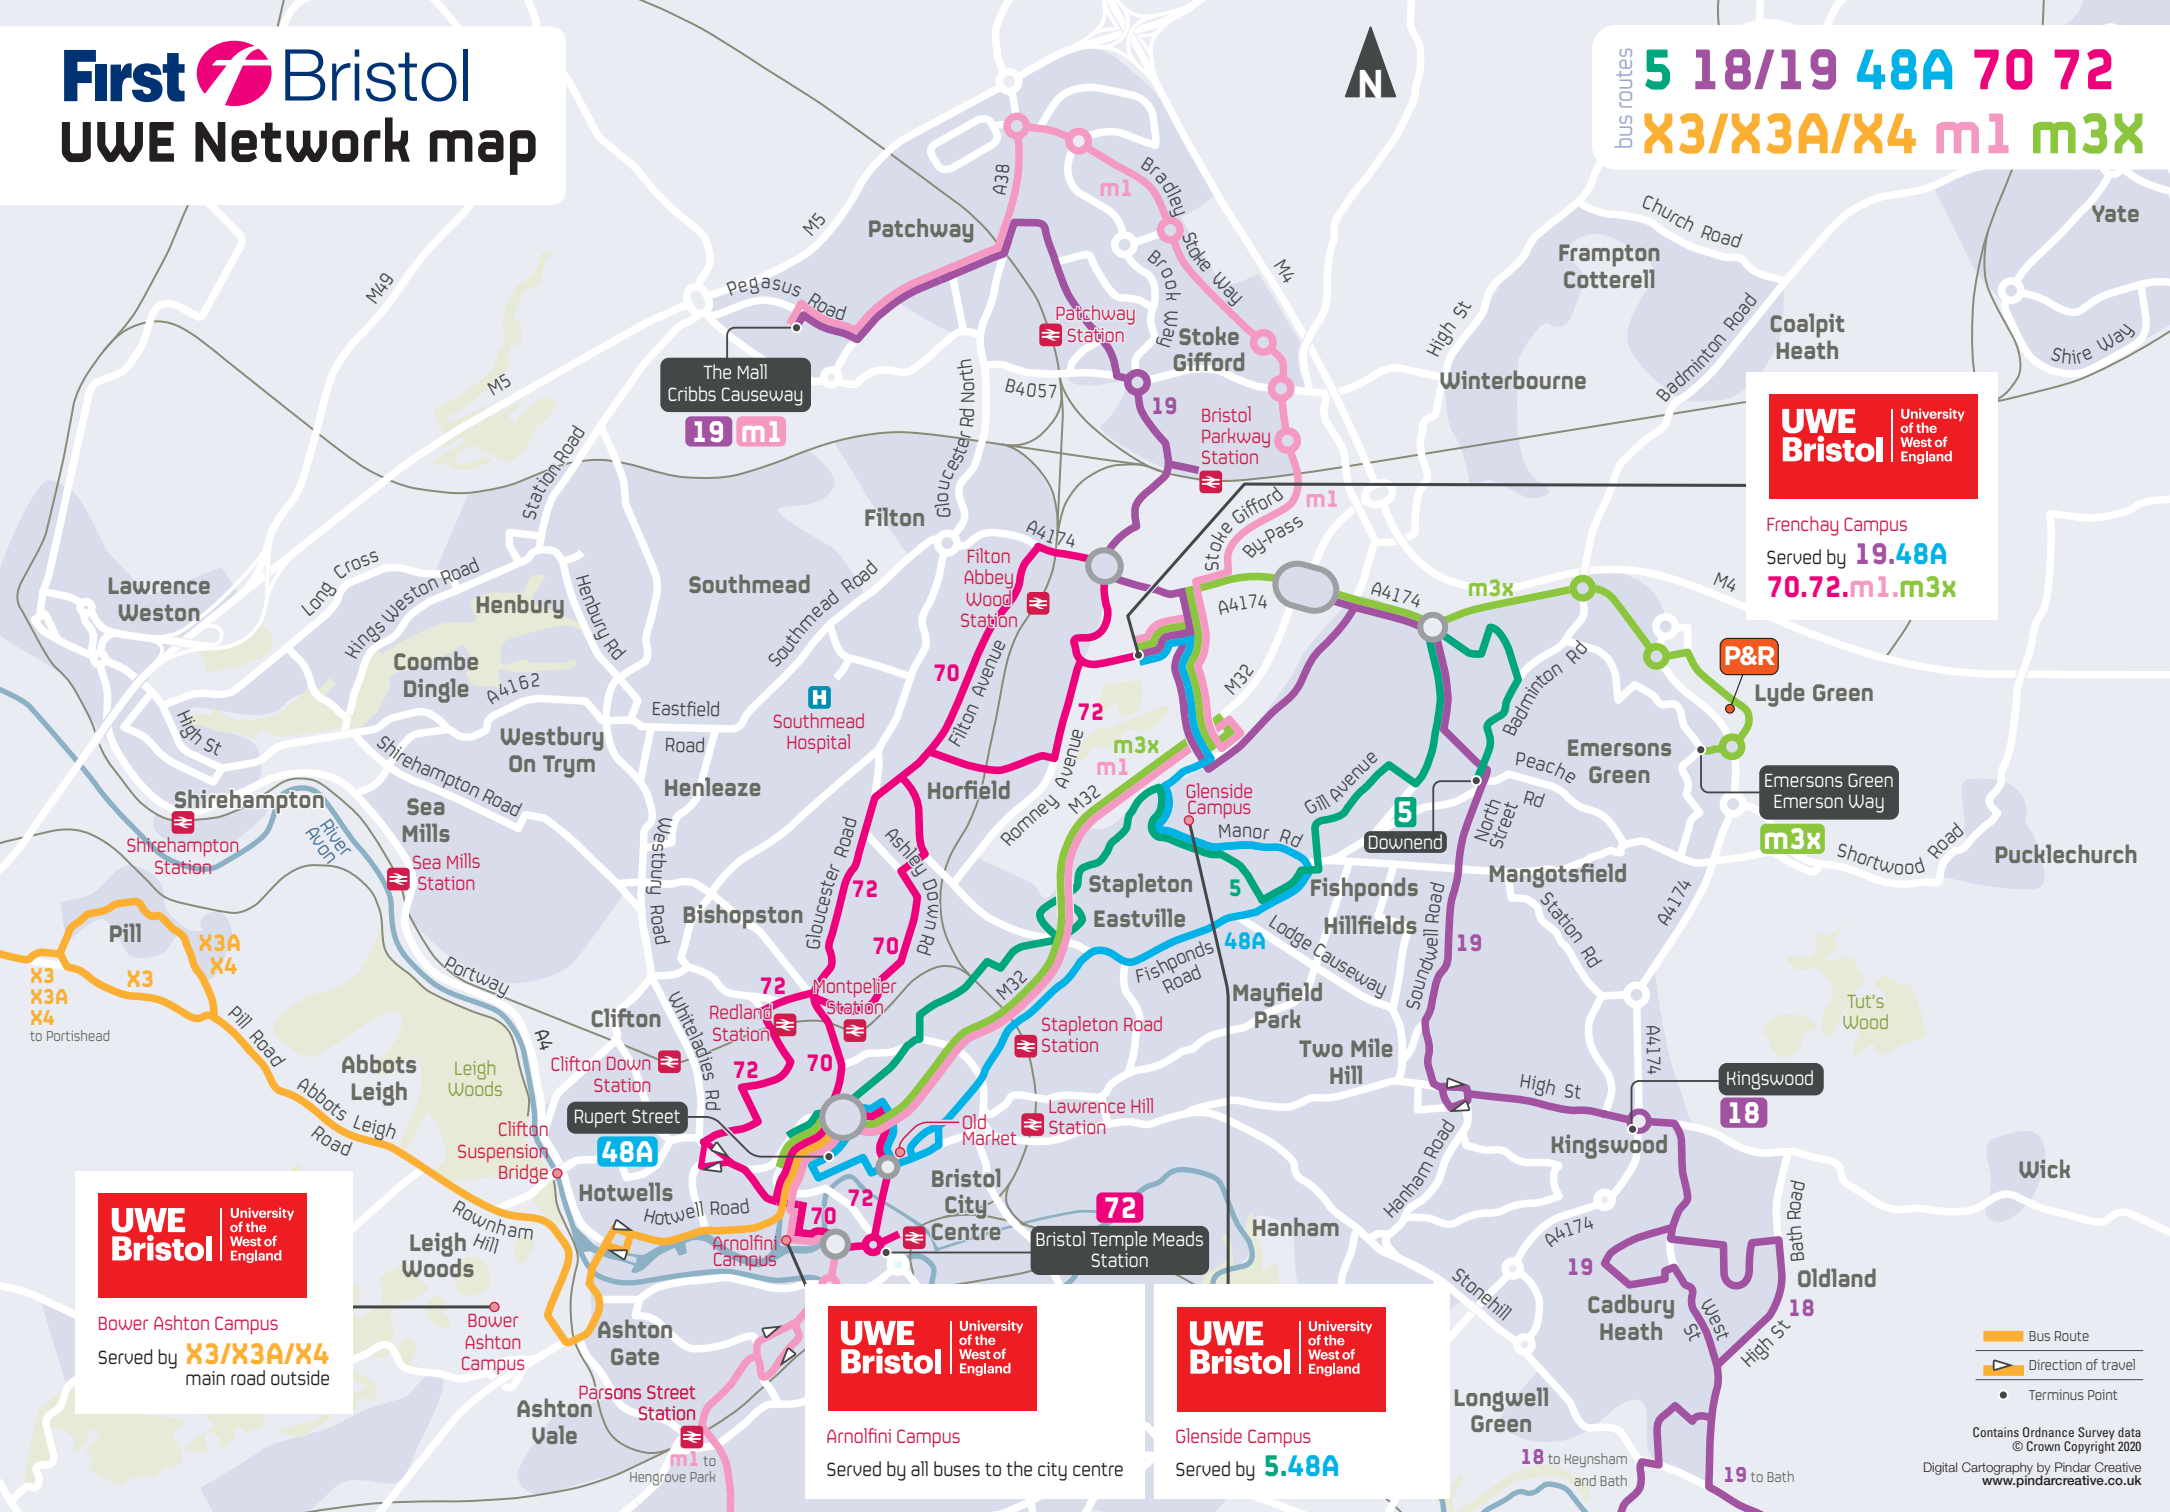

First Bristol UWE Network map

bus routes **5 18/19 48A 70 72**
X3/X3A/X4 m1 m3X

The Mall
Cribbs Causeway

19 m1

UWE Bristol University of the West of England

Frenchay Campus
Served by **19.48A 70.72.m1.m3x**

P&R

Emersons Green
Emerson Way

m3x

UWE Bristol University of the West of England

Bower Ashton Campus
Served by **X3/X3A/X4**
main road outside

UWE Bristol University of the West of England

Arnolfini Campus
Served by all buses to the city centre

UWE Bristol University of the West of England

Glenside Campus
Served by **5.48A**

-  Bus Route
-  Direction of travel
-  Terminus Point