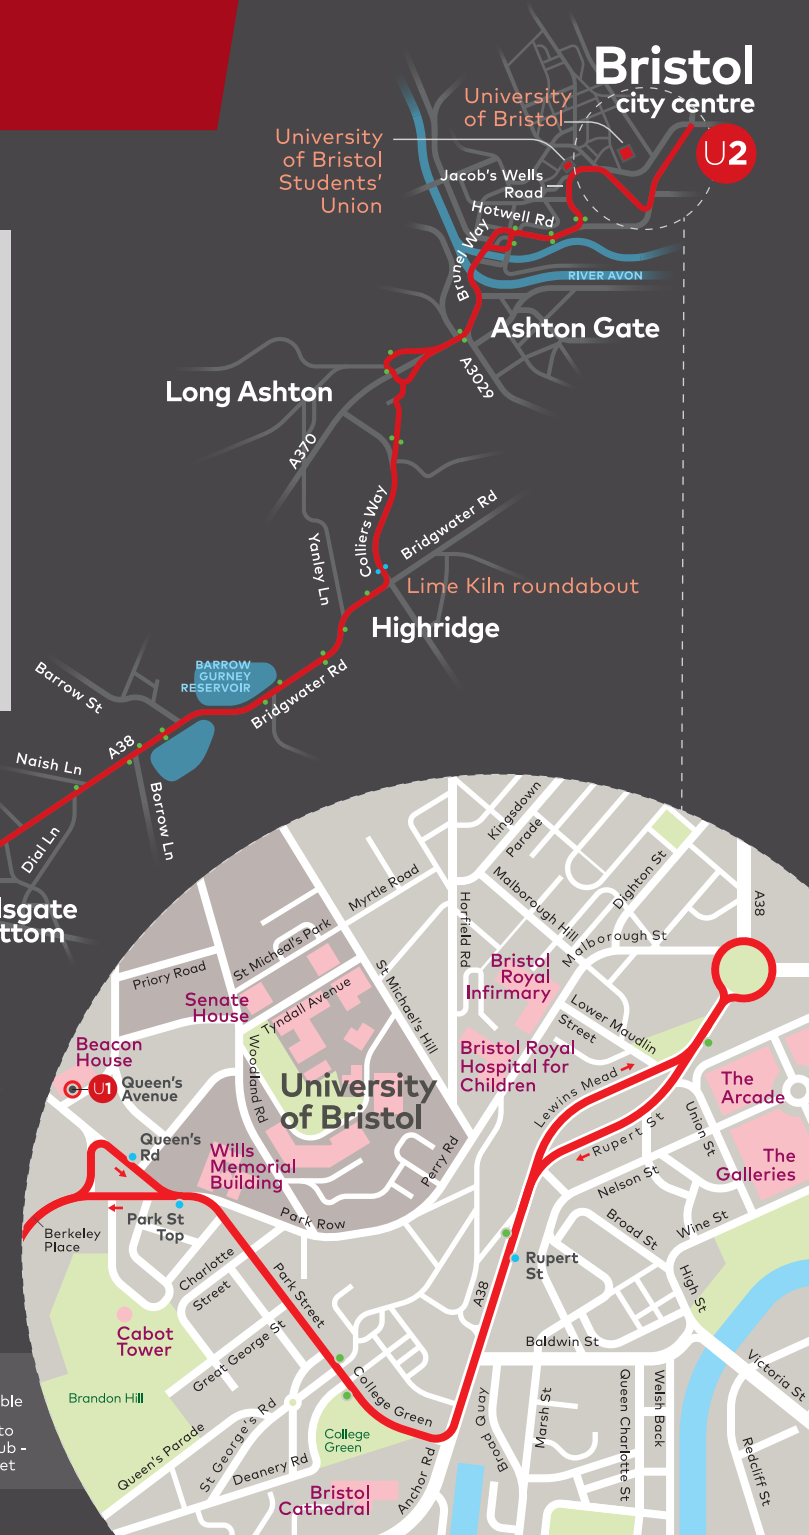

Mondays to Fridays, except public holidays

City Centre Rupert Street	0713	0803	1005	1105	1205	1305	1405	1505	1605	
University of Bristol Park St Top	0723	0813	0910	1015	1115	1215	1315	1415	1515	1615 1715 1815
Bridgwater Road Lime Kiln Roundabout	0735	0826	0923	1027	1127	1227	1327	1427	1530	1632 1734 1830
Airport Tavern	0743	0834	0931	1036	1137	1237	1337	1437	1543	1644 1746 1840
University of Bristol Langford Campus	0755	0846	0943	1048	1149	1249	1349	1449	1555	1656 1758 1852

University of Bristol Langford Campus	0800	0900	1000	1110	1210	1310	1410	1510	1610	1710 1810 1900
Airport Tavern	0815	0912	1012	1122	1222	1322	1422	1522	1622	1722 1821 1911
Bridgwater Road Lime Kiln Roundabout	0824	0919	1019	1129	1229	1329	1429	1529	1629	1729 1827 1917
University of Bristol Queens Road	0844	0934	1034	1144	1244	1344	1444	1544	1646	1746 1842 1932
City Centre Rupert Street	0948	1048	1158	1258	1358	1458	1558			

Bristol Unibus U2 does not run between Tuesday 24 December 2019 and Wednesday 1 January 2020 inclusive

for Unibus U2 ticket options and to find out more about the Unibus U1 which links Stoke Bishop Transport Hub, University of Bristol Campus and Bristol City Centre visit bristolunibus.com

- bus stop
- bus stop shown on timetable
- U1 → use this stop for route U1 to Stoke Bishop Transport Hub - you'll need a separate ticket