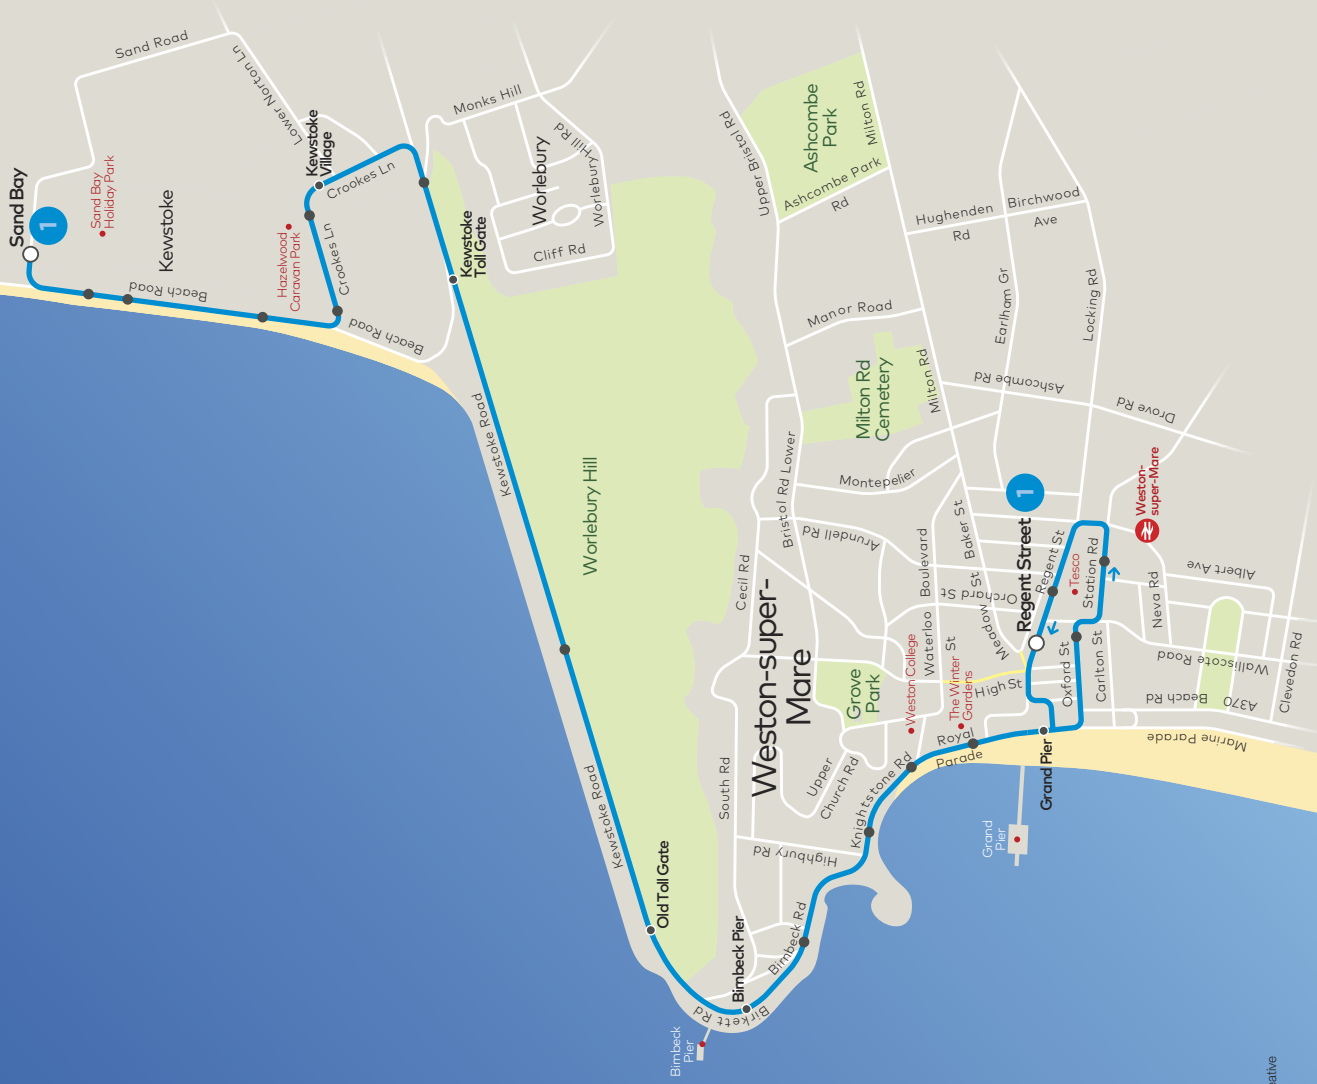

- Bus route
- ← Direction of travel
- Terminus point
- Timed stop
- Bus stop

Weston Town Centre – Sand Bay

via Grand Pier, Birnbeck Pier and Kewstoke

Monday to Saturdays except Public Holidays

	MF														
	1	1	1	1	1	1	1	1	1	1	1	1	1	1	
Weston-super-Mare Regent Street	0750	0835	0935	1035	1135	1235	1335	1435	1535	1635	1735	1	1	1	1
Grand Pier	0754	0839	0939	1039	1139	1239	1339	1439	1539	1639	1739				
Birnbeck Pier	0758	0843	0943	1043	1143	1243	1343	1443	1543	1643	1743				
Kewstoke Toll Gate	0804	0849	0949	1049	1149	1249	1349	1449	1549	1649	1749				
Kewstoke Village	0806	0851	0951	1051	1151	1251	1351	1451	1551	1651	1751				
Sand Bay Sand Road	0811	0856	0956	1056	1156	1256	1356	1456	1556	1656	1756				

Sand Bay – Weston Town Centre

via Kewstoke, Birnbeck Pier and Railway Station

Monday to Saturdays except Public Holidays

	MF														
	1	1	1	1	1	1	1	1	1	1	1	1	1	1	
Sand Bay Sand Road	0812	0905	1005	1105	1205	1305	1405	1505	1605	1705	1805	1	1	1	1
Sand Bay Holiday Camp	0814	0907	1007	1107	1207	1307	1407	1507	1607	1707	1807				
Kewstoke Village	0817	0910	1010	1110	1210	1310	1410	1510	1610	1710	1810				
Kewstoke Toll Gate	0819	0912	1012	1112	1212	1312	1412	1512	1612	1712	1812				
Birnbeck Pier	0824	0917	1017	1117	1217	1317	1417	1517	1617	1717	1817				
Winter Gardens	0828	0921	1021	1121	1221	1321	1421	1521	1621	1721	1821				
WsM Railway Station	0831	0924	1024	1124	1224	1324	1424	1524	1624	1724	1824				
Weston-super-Mare Regent Street	0833	0926	1026	1126	1226	1326	1426	1526	1626	1726	1826				

Notes: MF - Monday to Friday only

No service on Sundays or Public Holidays during the winter season