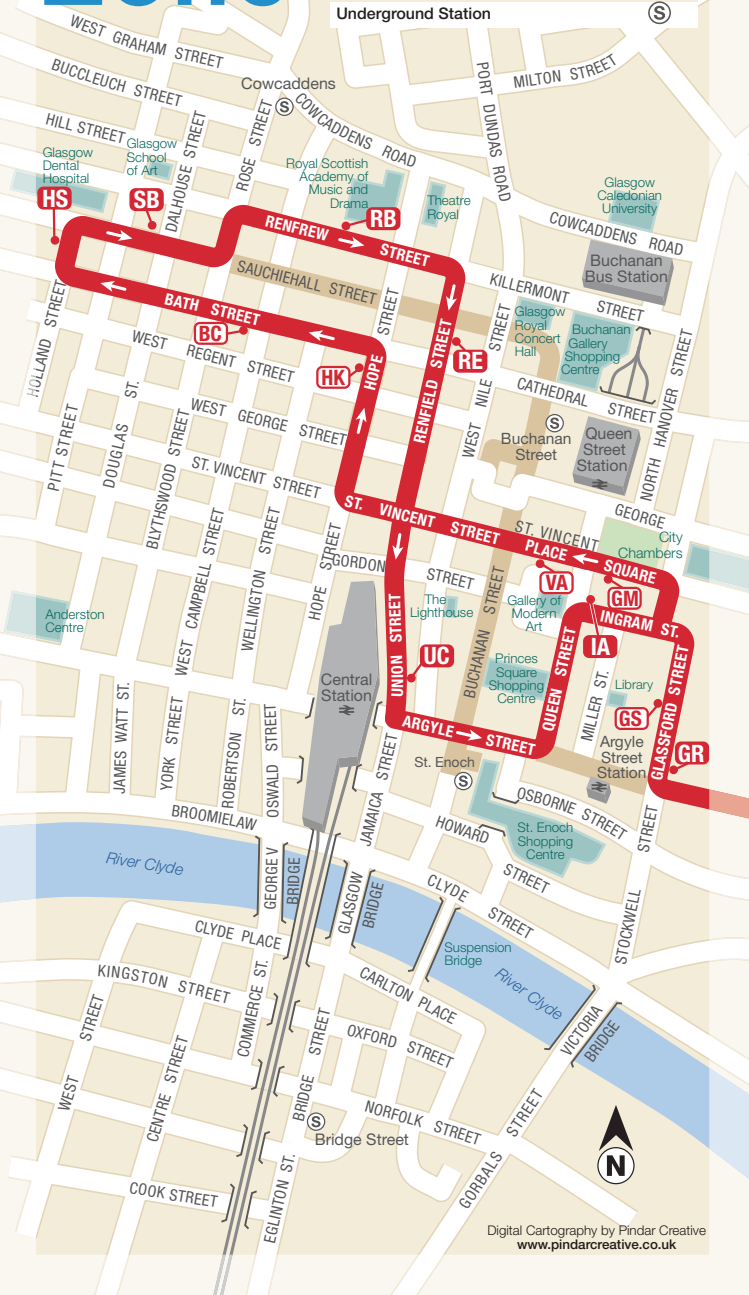

18

East Kilbride – City Centre

via Town Centre, Calderwood, Cathkin, Rutherglen, Bridgeton

Sundays (continued)

<i>Service Number</i>	18		18	18	18	18	18	18	18	18	18	18	18	18	18	18	18
East Kilbride, Greenhills	1206	then every  mins until	1521	1536	1551	1611	1631	1651	1711	1740	1811	1846	1916	1946	2016	2046	2116
Greenhills Shops	1216		1531	1546	1601	1621	1641	1701	1721	1750	1821	1856	1926	1956	2026	2056	2126
East Kilbride, Bus Staion	1230		1545	1600	1615	1635	1655	1715	1735	1803	1833	1908	1938	2008	2038	2108	2138
Calderwood Square	1237		1552	1607	1622	1642	1702	1722	1742	1809	1839	1914	1944	2014	2044	2114	2144
Cathkin Roundabout	1246		1601	1616	1631	1651	1711	1730	1750	1817	1847	1921	1951	2021	2051	2121	2151
Rutherglen Cross	1256		1611	1626	1641	1701	1720	1739	1759	1826	1856	1930	2000	2030	2100	2130	2200
Glasgow Cross	1310		1625	1640	1655	1714	1733	1752	1812	1839	1909	1942	2012	2042	2112	2142	2212
City Centre, Holland Street	1322		1637	1652	1706	1725	1744	1803	1823	1850	1920	1953	2023	2053	2123	2153	2223

18

East Kilbride – City Centre

via Town Centre, Calderwood, Cathkin, Rutherglen, Bridgeton

Sundays (continued)

<i>Service Number</i>	18	18	18	18										
East Kilbride, Greenhills	2146	2216	2246	2316										
Greenhills Shops	2156	2226	2256	2326										
East Kilbride, Bus Staion	2208	2238	2308	2338										
Calderwood Square	2214	2244	2314	2344										
Cathkin Roundabout	2221	2251	2321	2351										
Rutherglen Cross	2230	2300	2330	2400										
Glasgow Cross	2242	2312	2341	0011										
City Centre, Holland Street	2252	2322	2351	GS										

Note:

GS This journey continues to George Square

City Zone

Where to find your bus in GLASGOW CITY CENTRE

- Route of service 18
- Bus stops served towards East Kilbride
- Bus stops served towards City Centre
- Other bus stops
- Pedestrianised Areas
- Railway line and Station
- Underground Station