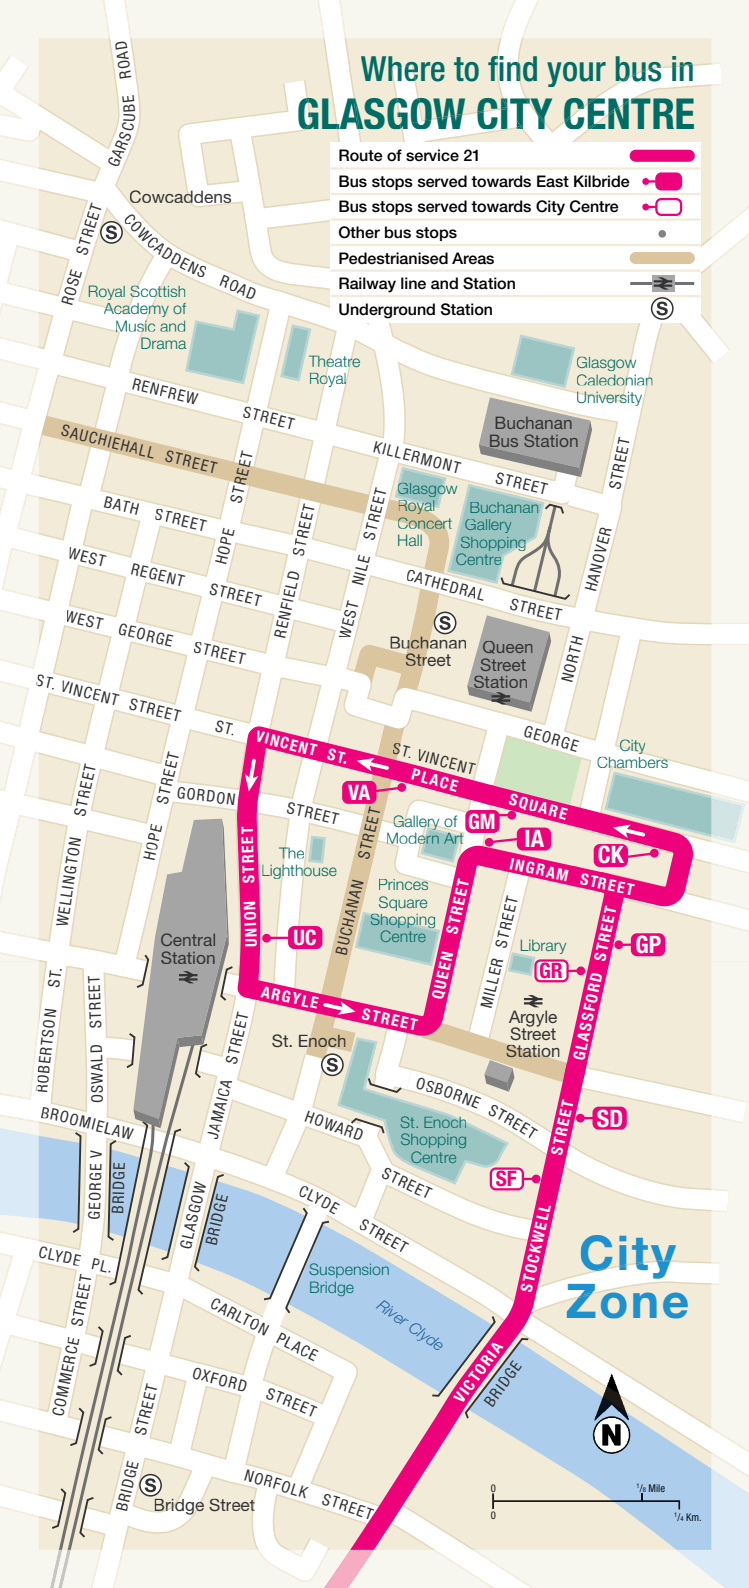

# Where to find your bus in GLASGOW CITY CENTRE

Route of service 21

Bus stops served towards East Kilbride

Bus stops served towards City Centre

Other bus stops

Pedestrianised Areas

Railway line and Station

Underground Station