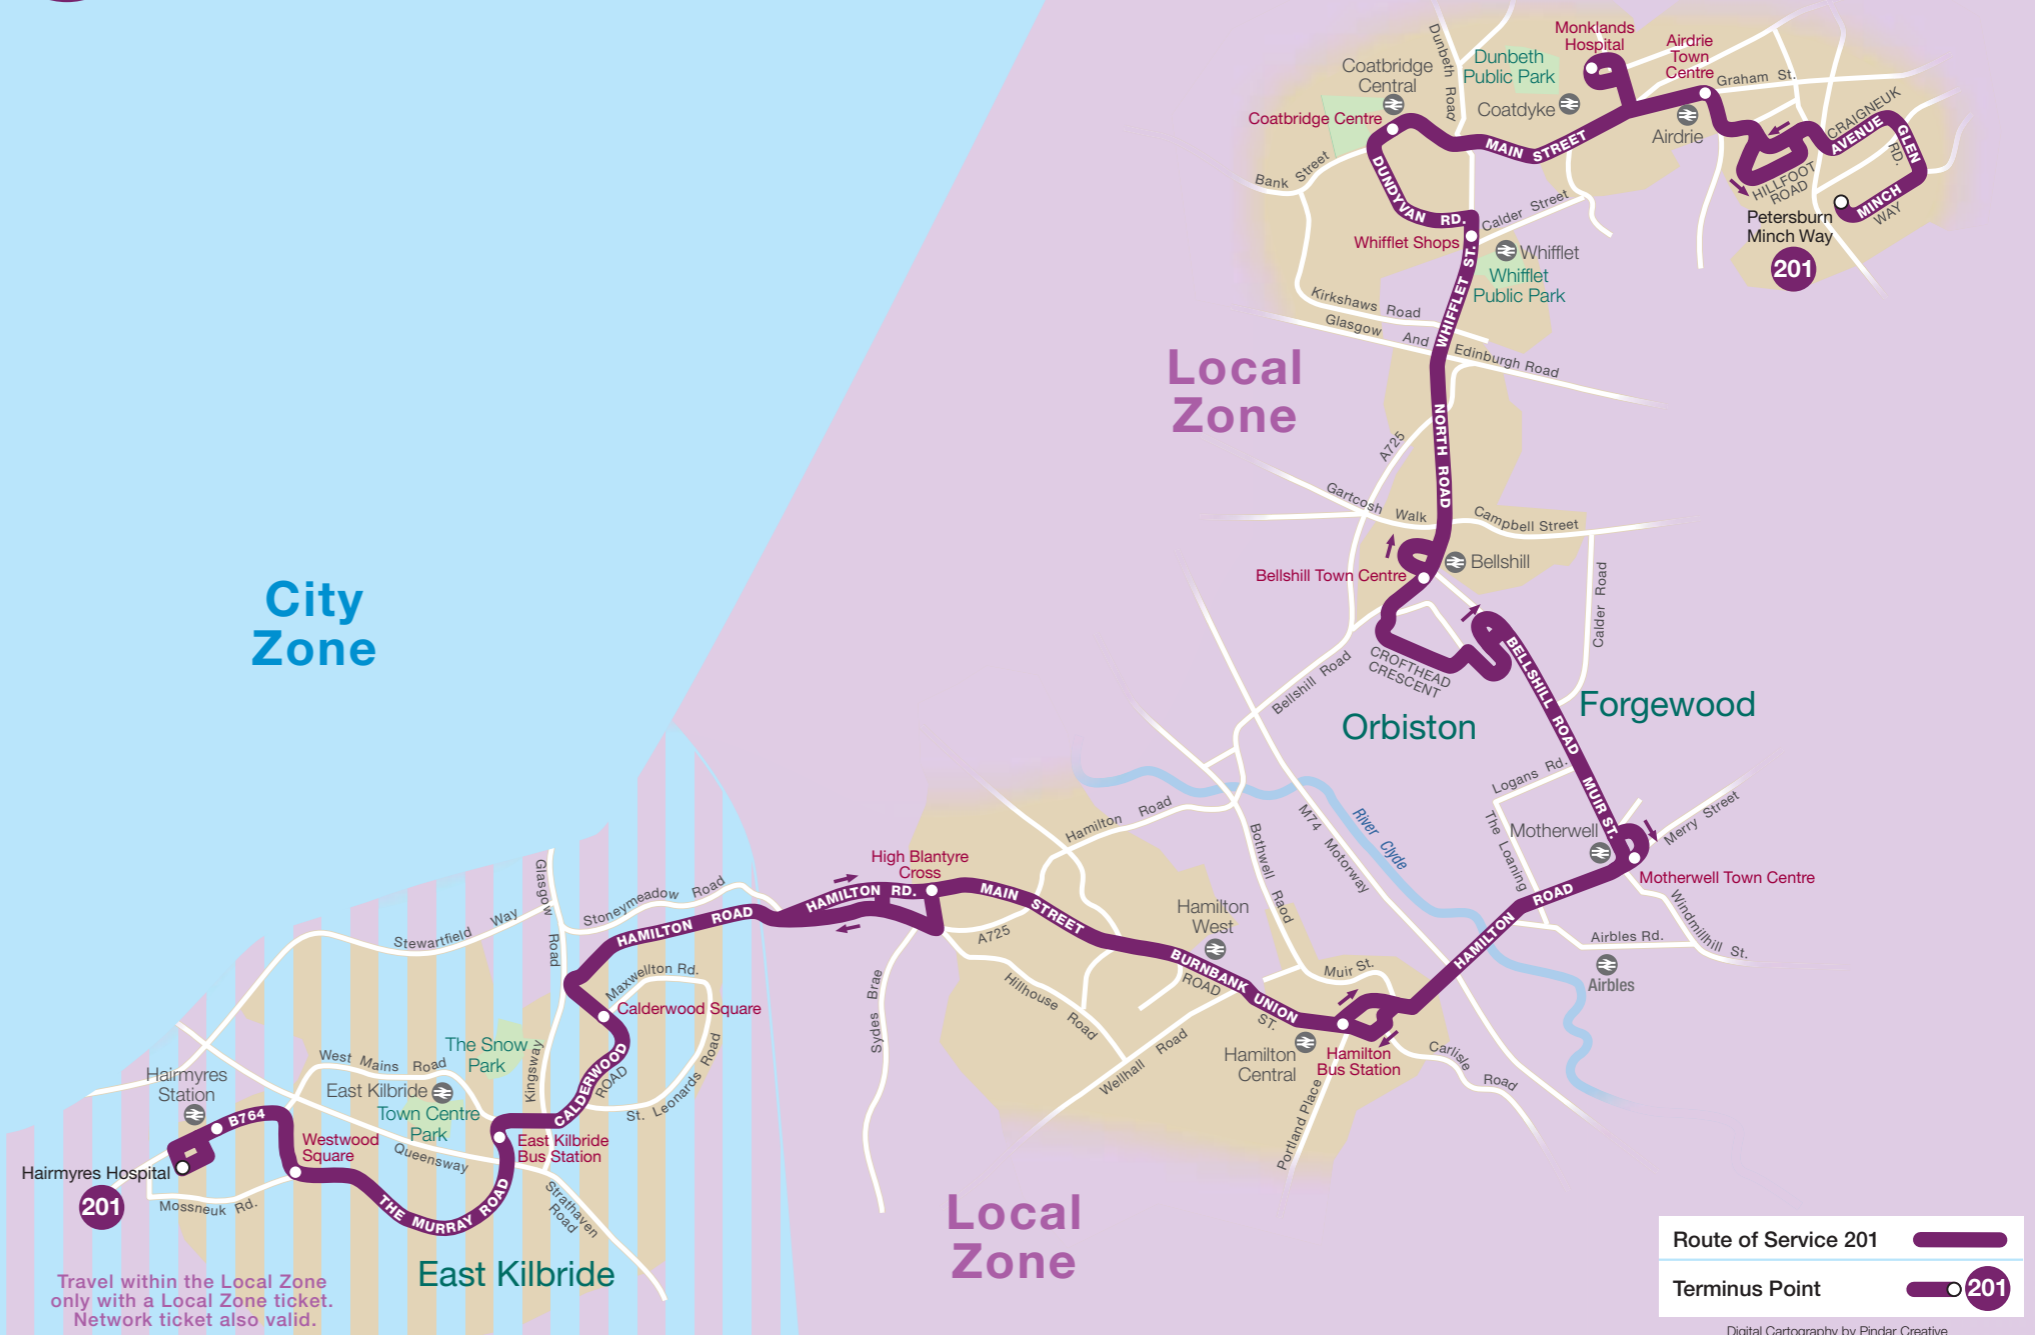

201 Route Map

Travel within the Local Zone only with a Local Zone ticket. Network ticket also valid.

Route of Service 201	
Terminus Point