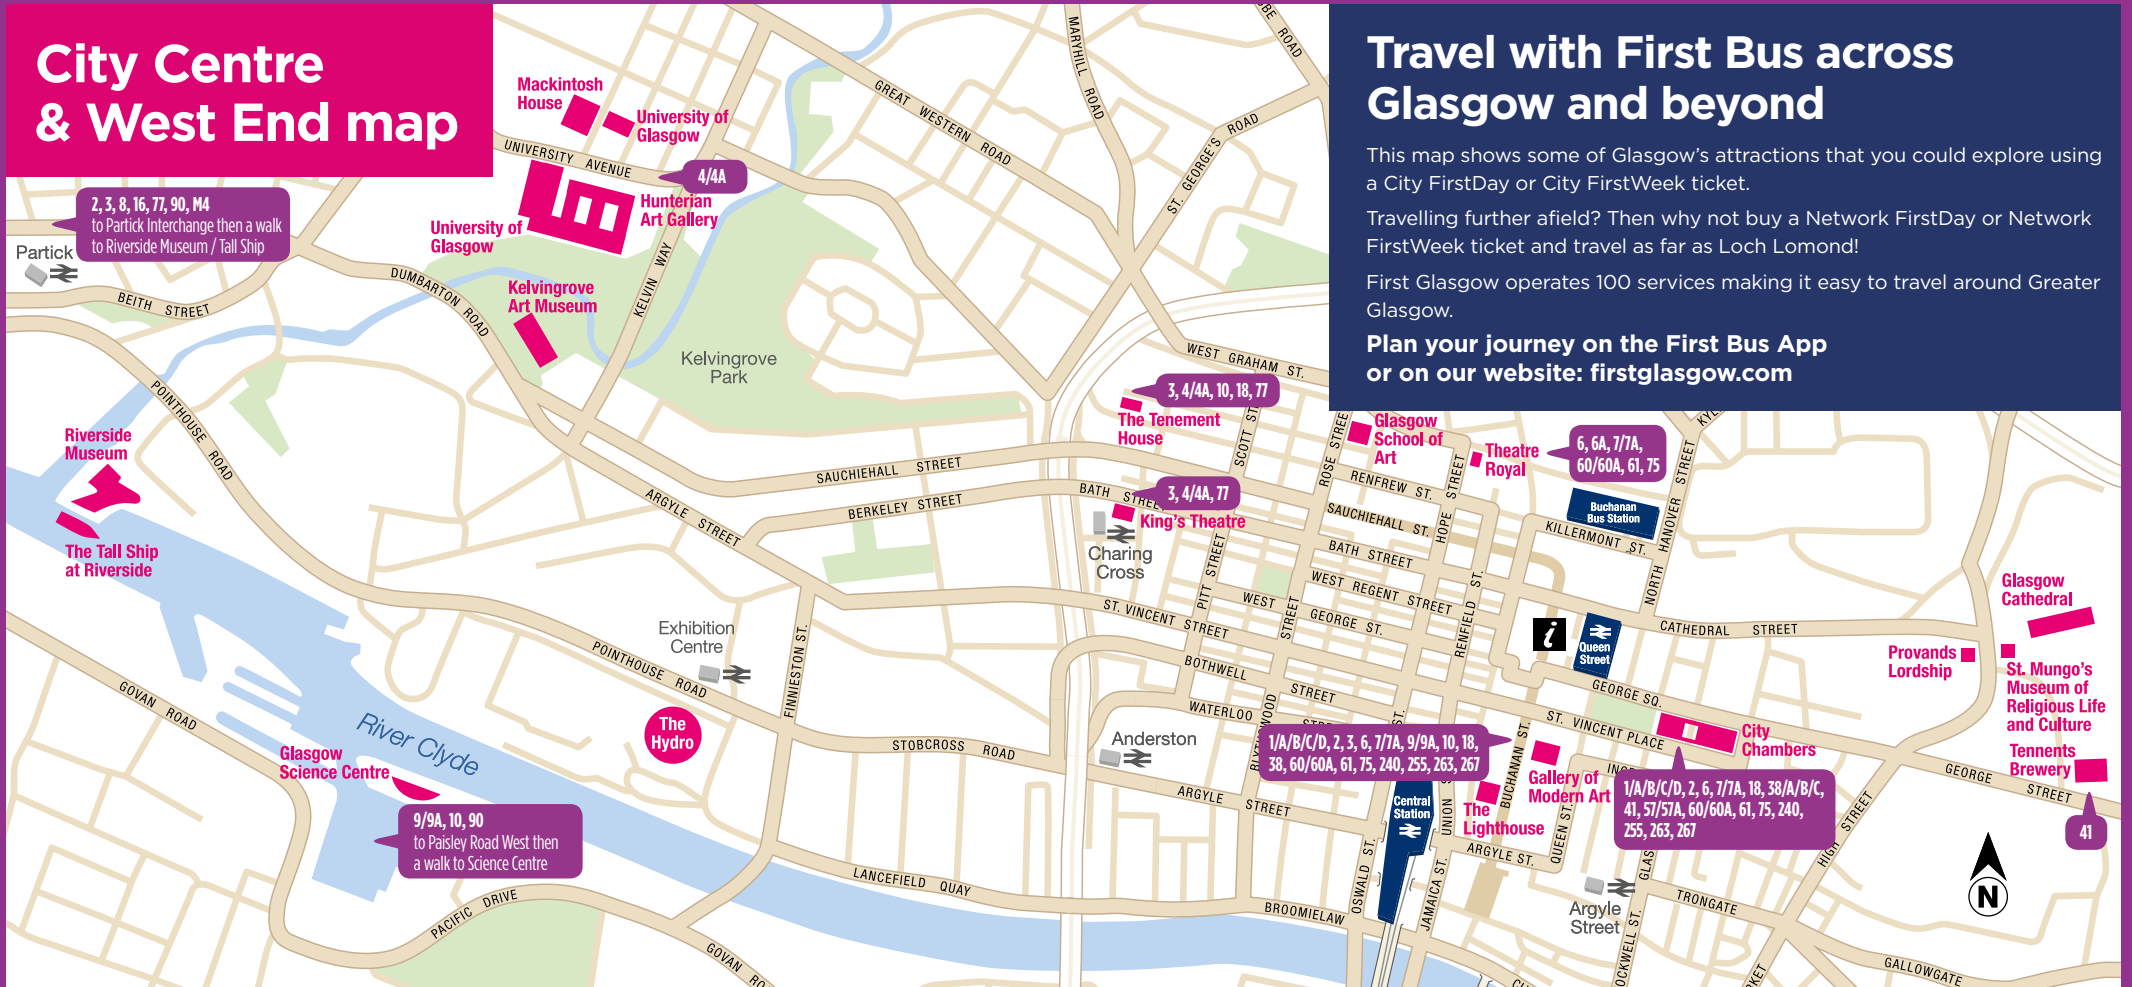

*To Bothwell Street (off-peak)

Travel from Airport to City in 15 minutes!

Glasgow Airport Express service 500 is the fastest link between Glasgow Airport and the City Centre, via the M8 motorway.

City Centre stops:

- Bothwell Street at Blythswood Street and Charing Cross
- Hope Street at Central Station and Waterloo Lane
- Queen Street Station, George Square and Dundas Street
- North Hanover Street
- Buchanan Bus Station

When travelling to Glasgow Airport we make six City Centre pick-ups after departing Buchanan Bus Station. These stops are shown in green on the map below.

City Centre & West End map

Travel with First Bus across Glasgow and beyond

This map shows some of Glasgow's attractions that you could explore using a City FirstDay or City FirstWeek ticket.

Travelling further afield? Then why not buy a Network FirstDay or Network FirstWeek ticket and travel as far as Loch Lomond!