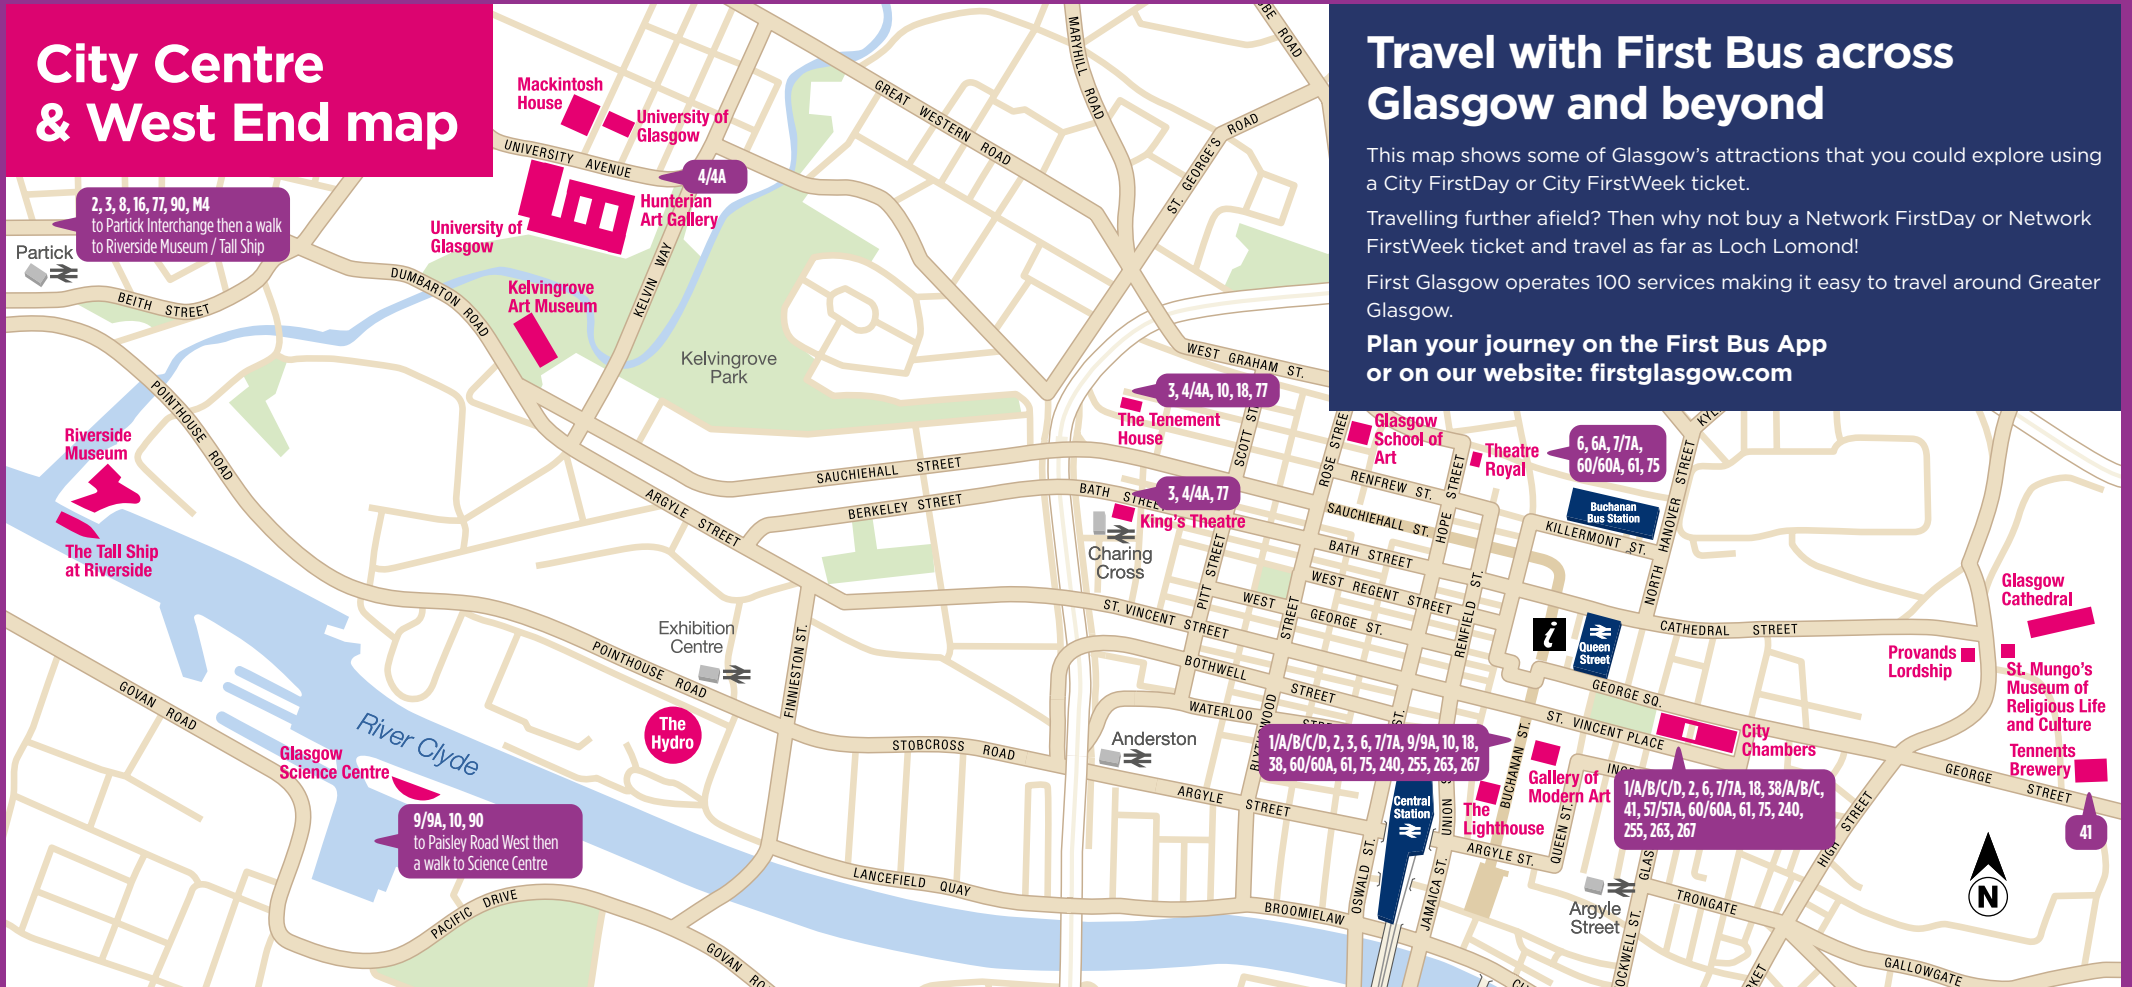

*To Bothwell Street (off-peak)

Travel from Airport to City in 15 minutes!

Glasgow Airport Express service 500 is the fastest link between Glasgow Airport and the City Centre, via the M8 motorway.

City Centre stops:

- Bothwell Street at Blythswood Street and Charing Cross
- Hope Street at Central Station and Waterloo Lane
- Queen Street Station, George Square and Dundas Street
- North Hanover Street
- Buchanan Bus Station

When travelling to Glasgow Airport we make six City Centre pick-ups after departing Buchanan Bus Station. These stops are shown in green on the map below.

City Centre & West End map

Travel with First Bus across Glasgow and beyond

This map shows some of Glasgow's attractions that you could explore using a City FirstDay or City FirstWeek ticket.

Travelling further afield? Then why not buy a Network FirstDay or Network FirstWeek ticket and travel as far as Loch Lomond!