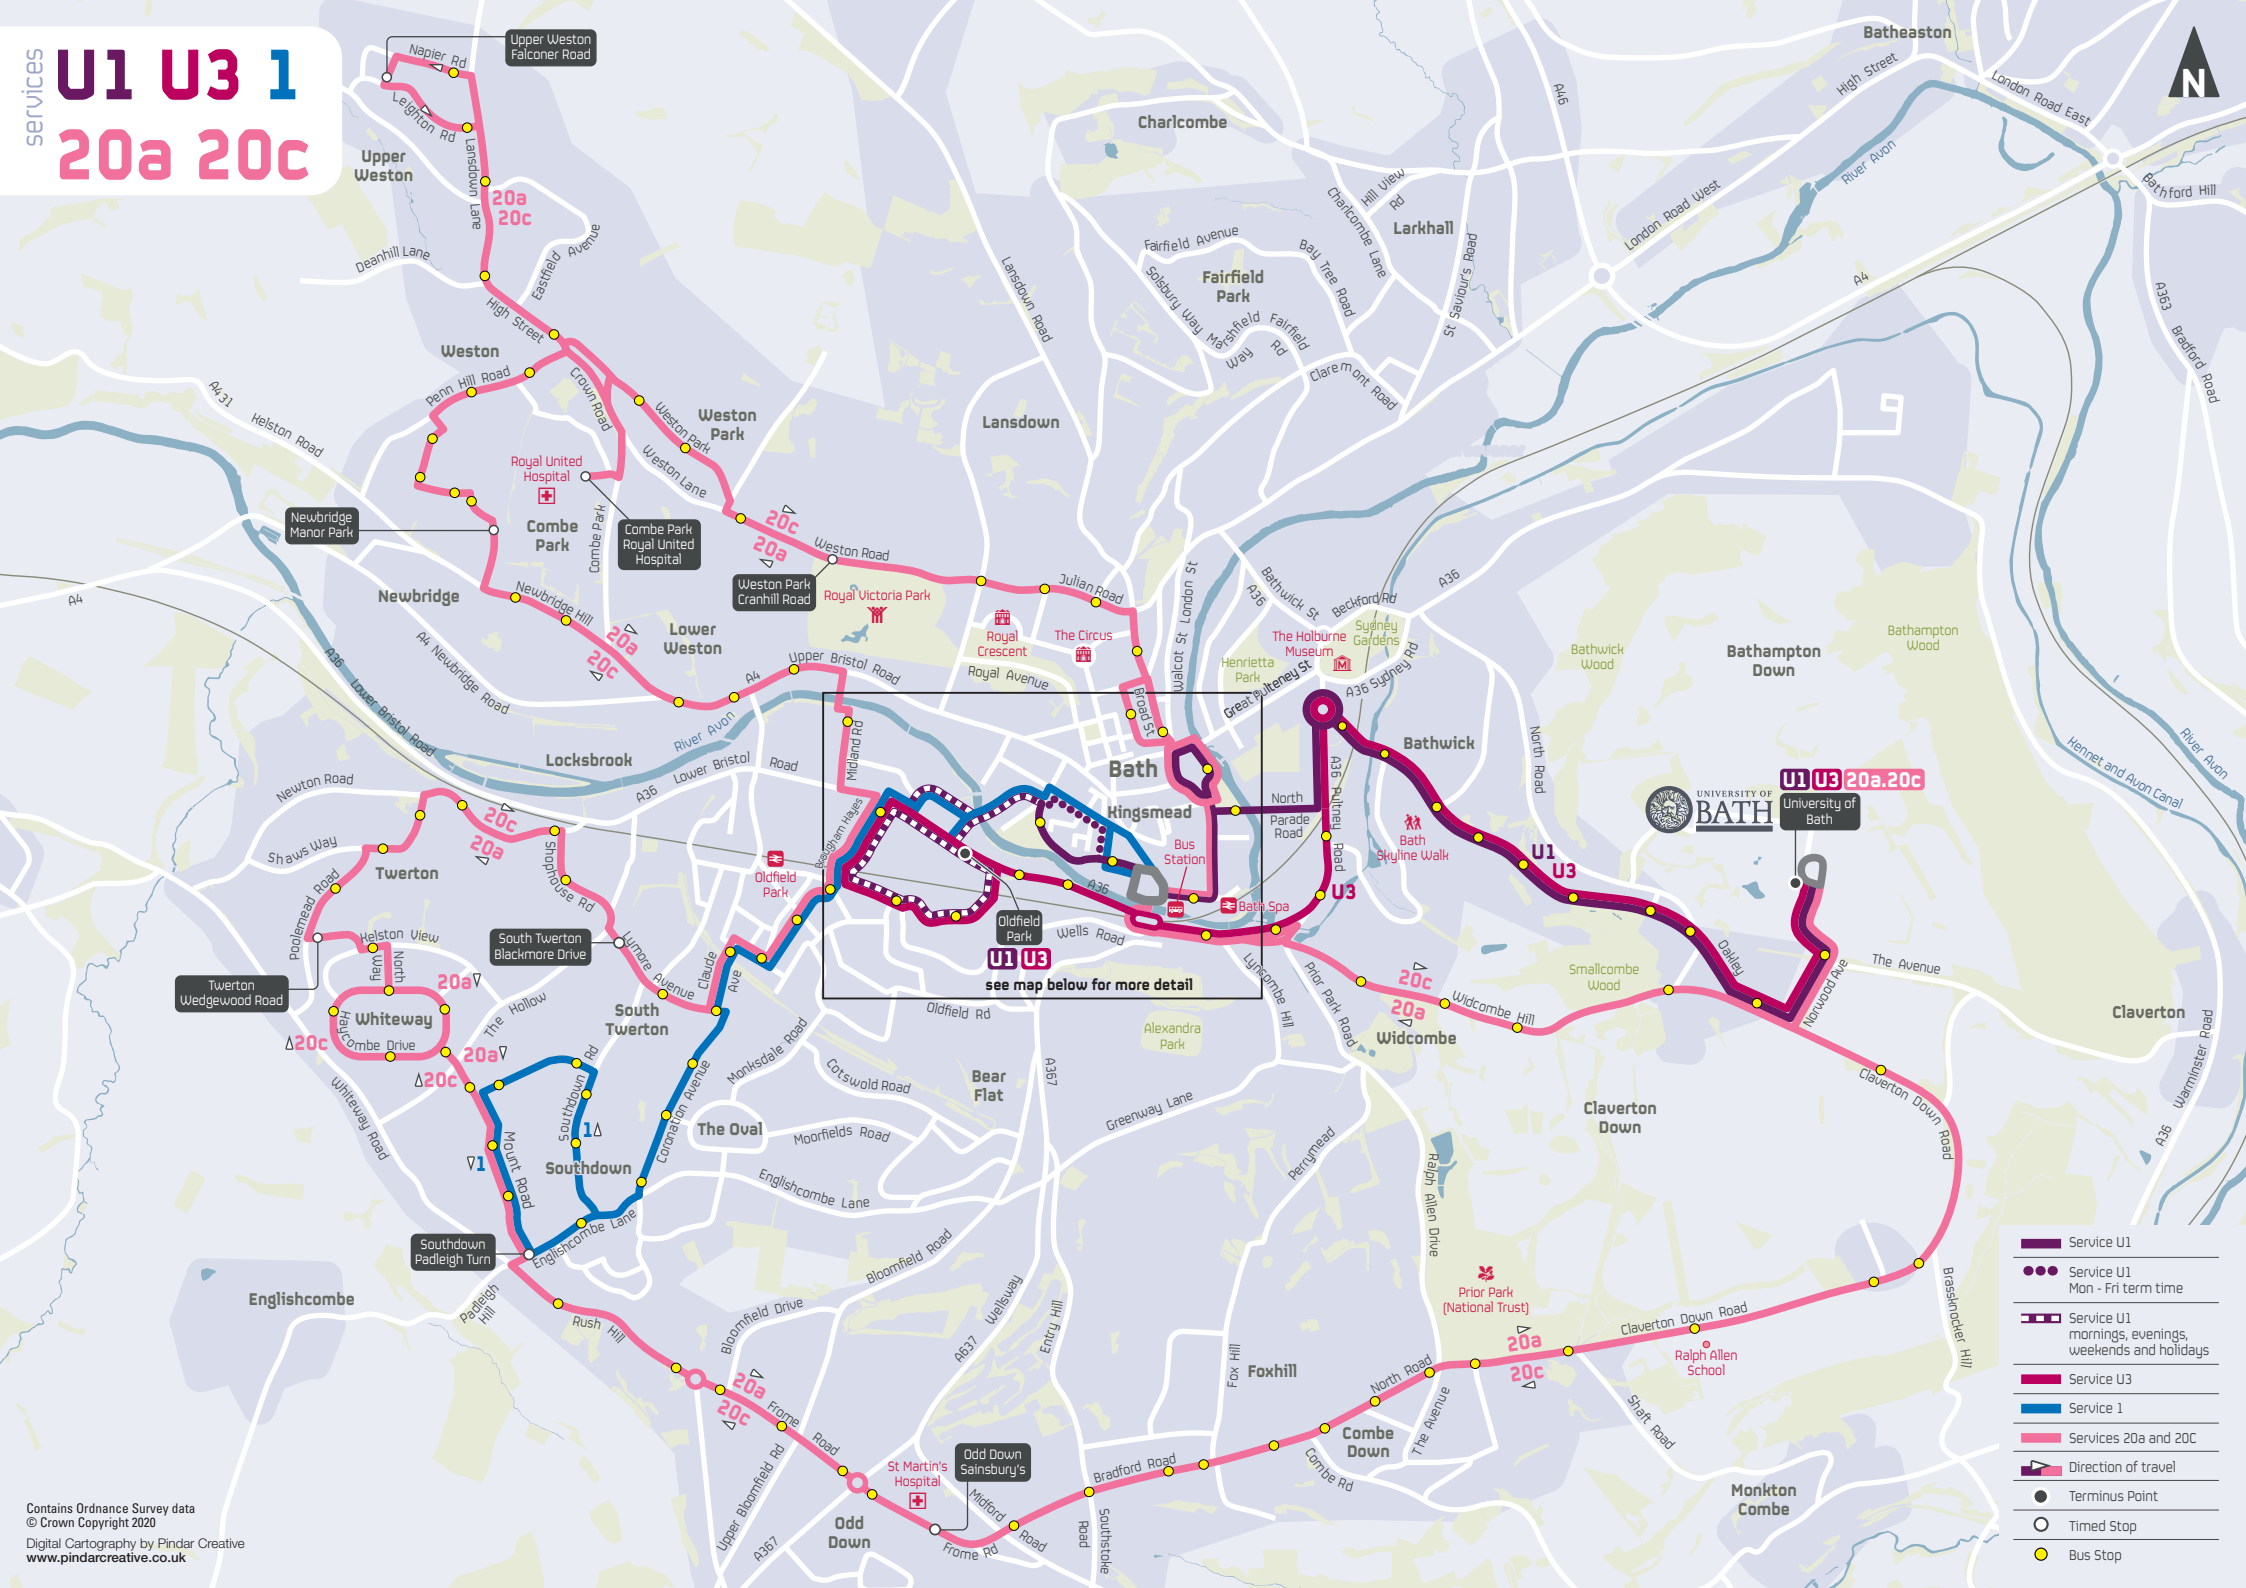

services **U1 U3 1**  
**20a 20c**

see map below for more detail

- Service U1
- Service U1 Mon - Fri term time
- - - Service U1 mornings, evenings, weekends and holidays
- Service U3
- Service 1
- Services 20a and 20c
- ▶ Direction of travel
- Terminus Point
- Timed Stop
- Bus Stop