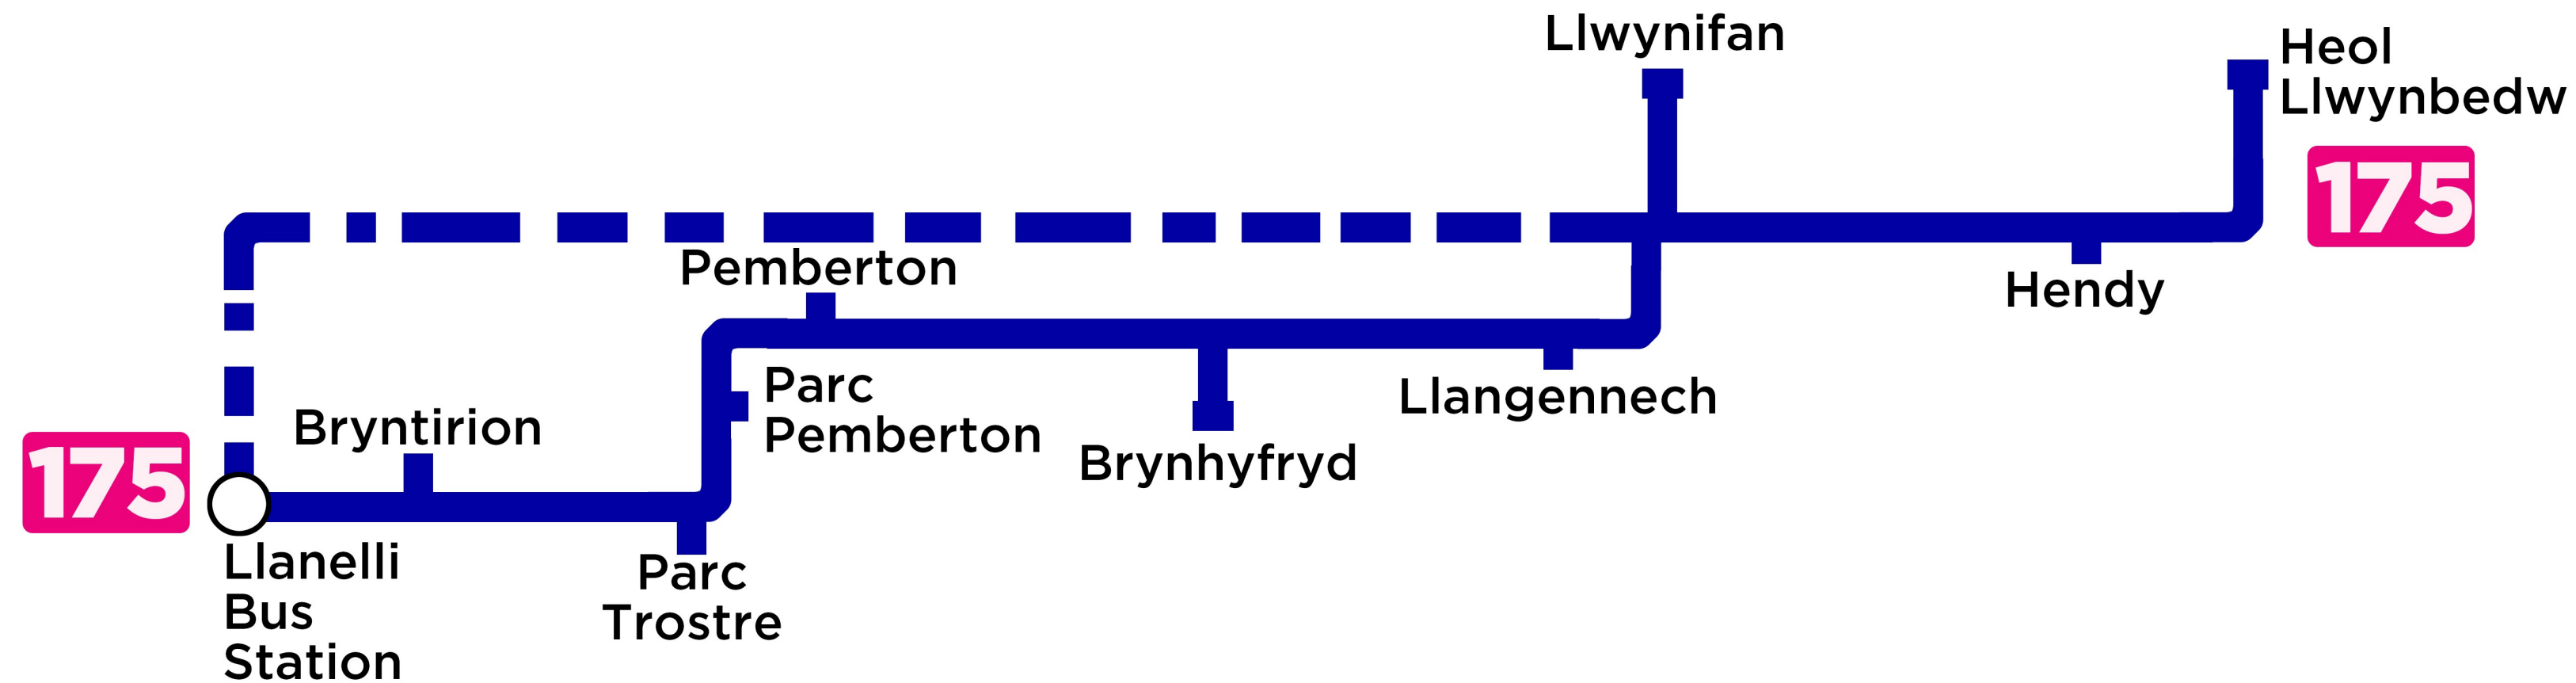

Service 175

Llanelli to Hendy via Llangennech

www.firstgroup.com/cymru