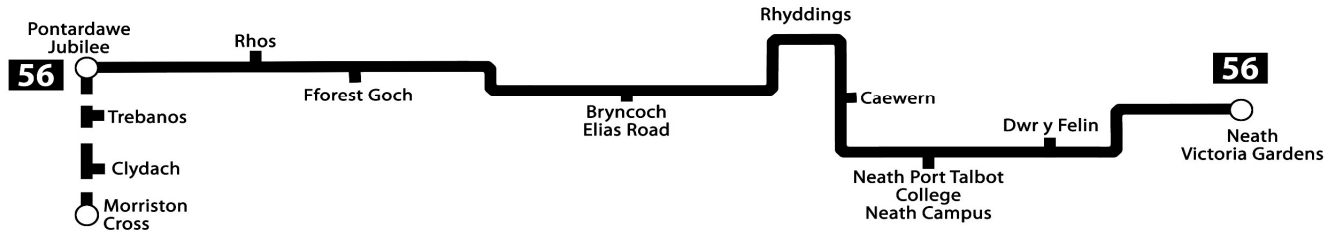

Pontardawe to Neath via Rhos and Bryncoch