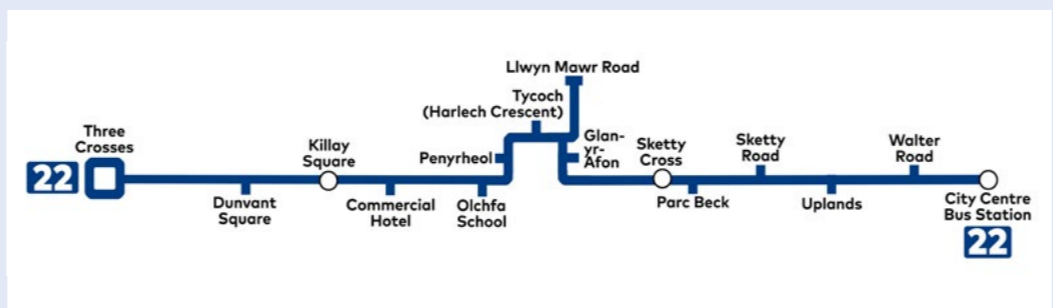

Get ahead, get the app! Save **£££s** and time with our **mtickets** app

Cheaper prices on selected tickets
Never lose your ticket
Faster boarding times
No need for loose change

Search your app store for 'First Bus mTickets'

First Cymru

CONTACTLESS PAYMENTS ON OUR BUSES

No need for change - Pay your fare with contactless

Make contactless payments for any ticket up to £30

VISA, Mastercard, Google Pay, Apple Pay

TALIADAU DIGYFFRWDD AR EIN BYSIAU

Dim angen am arian parod - Talu'ch pris gyda digyffrwdd

Gellir defnyddio'r cyfleuster i brynu unrhyw docynnau sydd ar gael ar y bws sy'n costio hyd at £30.

VISA, Mastercard, Google Pay, Apple Pay

Mwy o wybodaeth Further information

Am wybodaeth theithio cyffredinaol ledled y wlad
For general travel information nationwide

www.firstgroup.com
Am wybodaeth am fysiau a threnau lleol
For local bus and rail information

Ymholiadau Amserlen / Timetable Enquiries
Traveline: **0800 464 0000**
(AM DDIM / FREE)

Gwasanaethau Cwsmeriad / Customer services
01792 572 255 Dyddiol / Daily 0800 - 1800

Ymholiadau Rheilffordd / National Rail
08457 48 49 50

www.twitter.com/firstcymru

First Cymru

Mae Bus Users UK
Mae Bus Users UK yn bodoli i'ch helpu i gael y gorau o'ch gwasanaethau bws. Os oes angen cyngor neu gymorth arnoch, neu os ydych wedi cwyno arn wasaraeth bws a hab gael ymateb bodhaol, cysylltwch a ni ar 02920 221370 neu wales@bususers.org.

Bus Users UK
Bus Users UK exists to help you get the best from your bus services. If you need advice or help or if you have complained about a bus service and have not had a satisfactory response, contact us on 02920 221370 or wales@bususers.org.

Cysylltwch â ni
Rydym bob arser yn awyddus i glywed aich barn am faterion sy'n effeithio ar eich teithio gyda First. Cysylltwch â ni drwy alw'n linell gwasanaethau owsmeriad ar 01792 572 255 - ar agor dyddiol 0800 i 1800 neu drwy glicio yr ardran 'Cysylltwch â Ni' ar ein gwefan.

Contact us
We are keen to hear your views on issues affecting your travel with First. Please contact us by calling our customer service line on 01792 572 255 - open 0800 to 1800 daily or by clicking the 'Contact Us' section of our website.