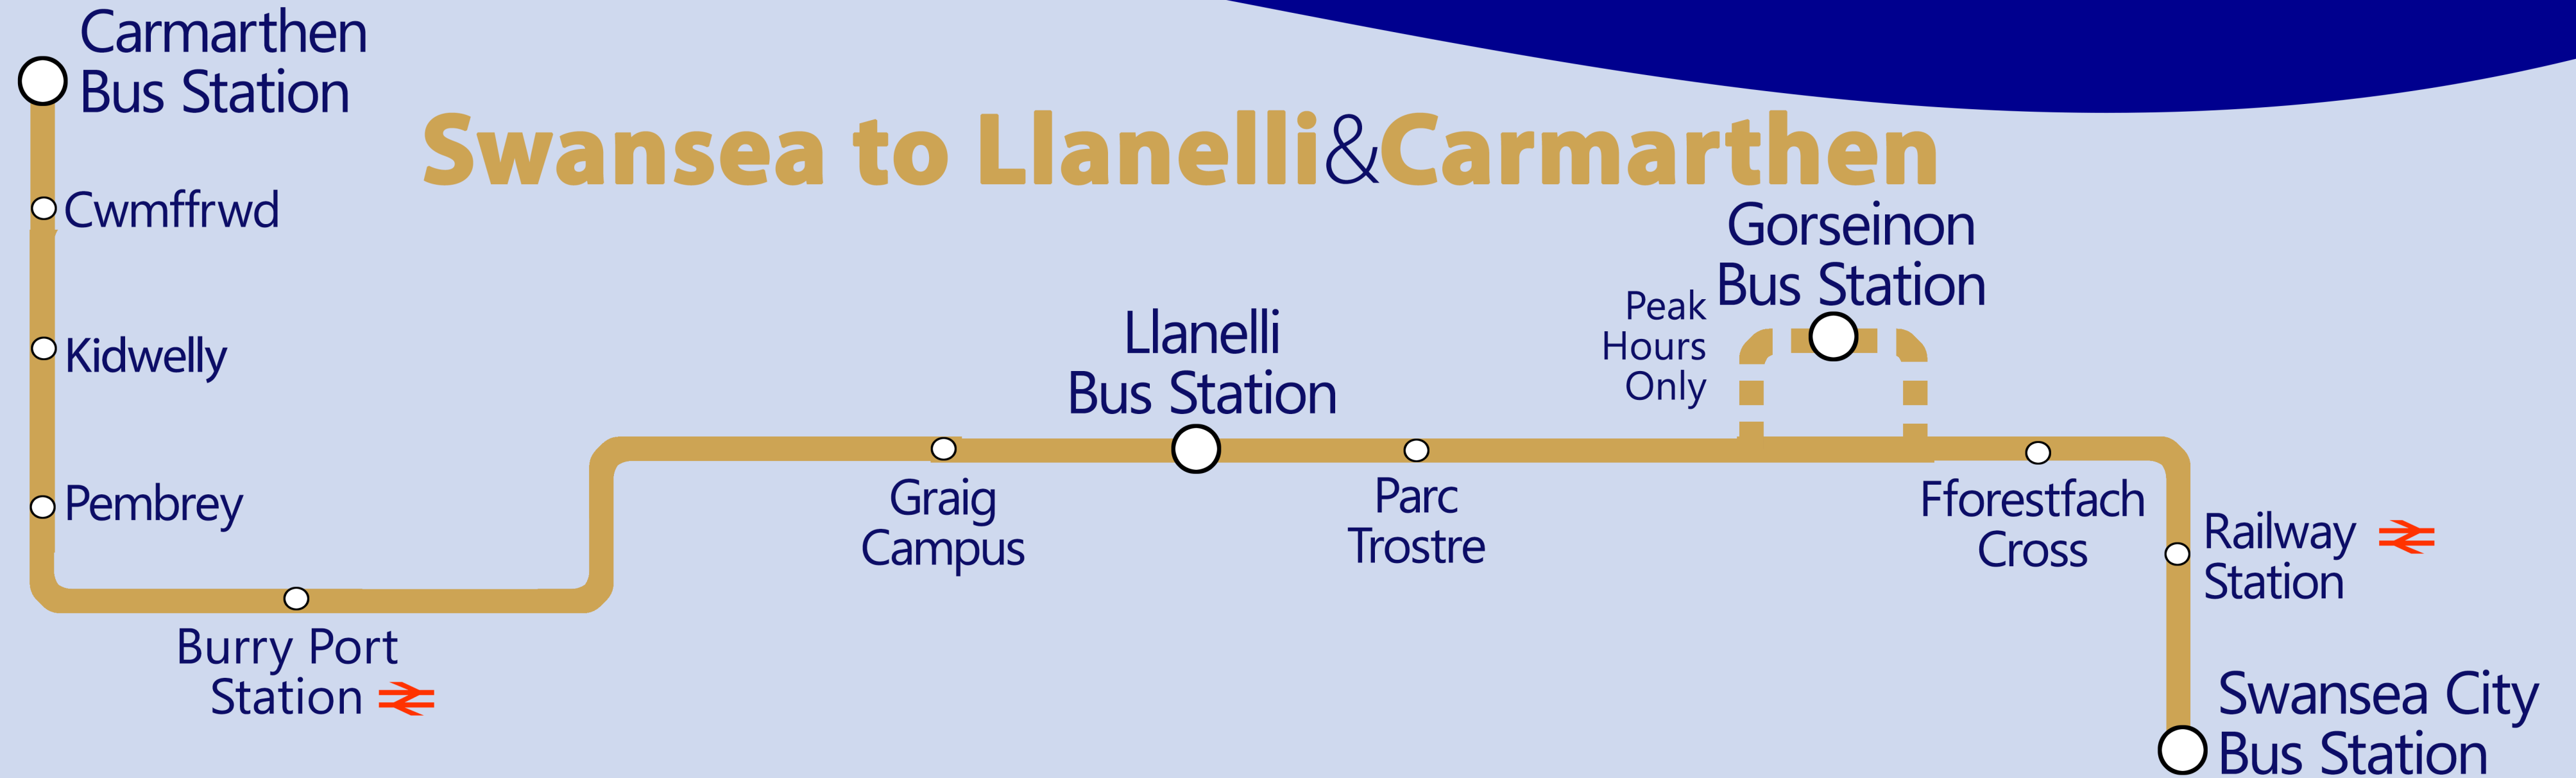

X11 CYMRU CLIPPER

Swansea to Llanelli & Carmarthen

Every 30 minutes Monday to Saturday Daytime

www.firstgroup.com/cymruclipper