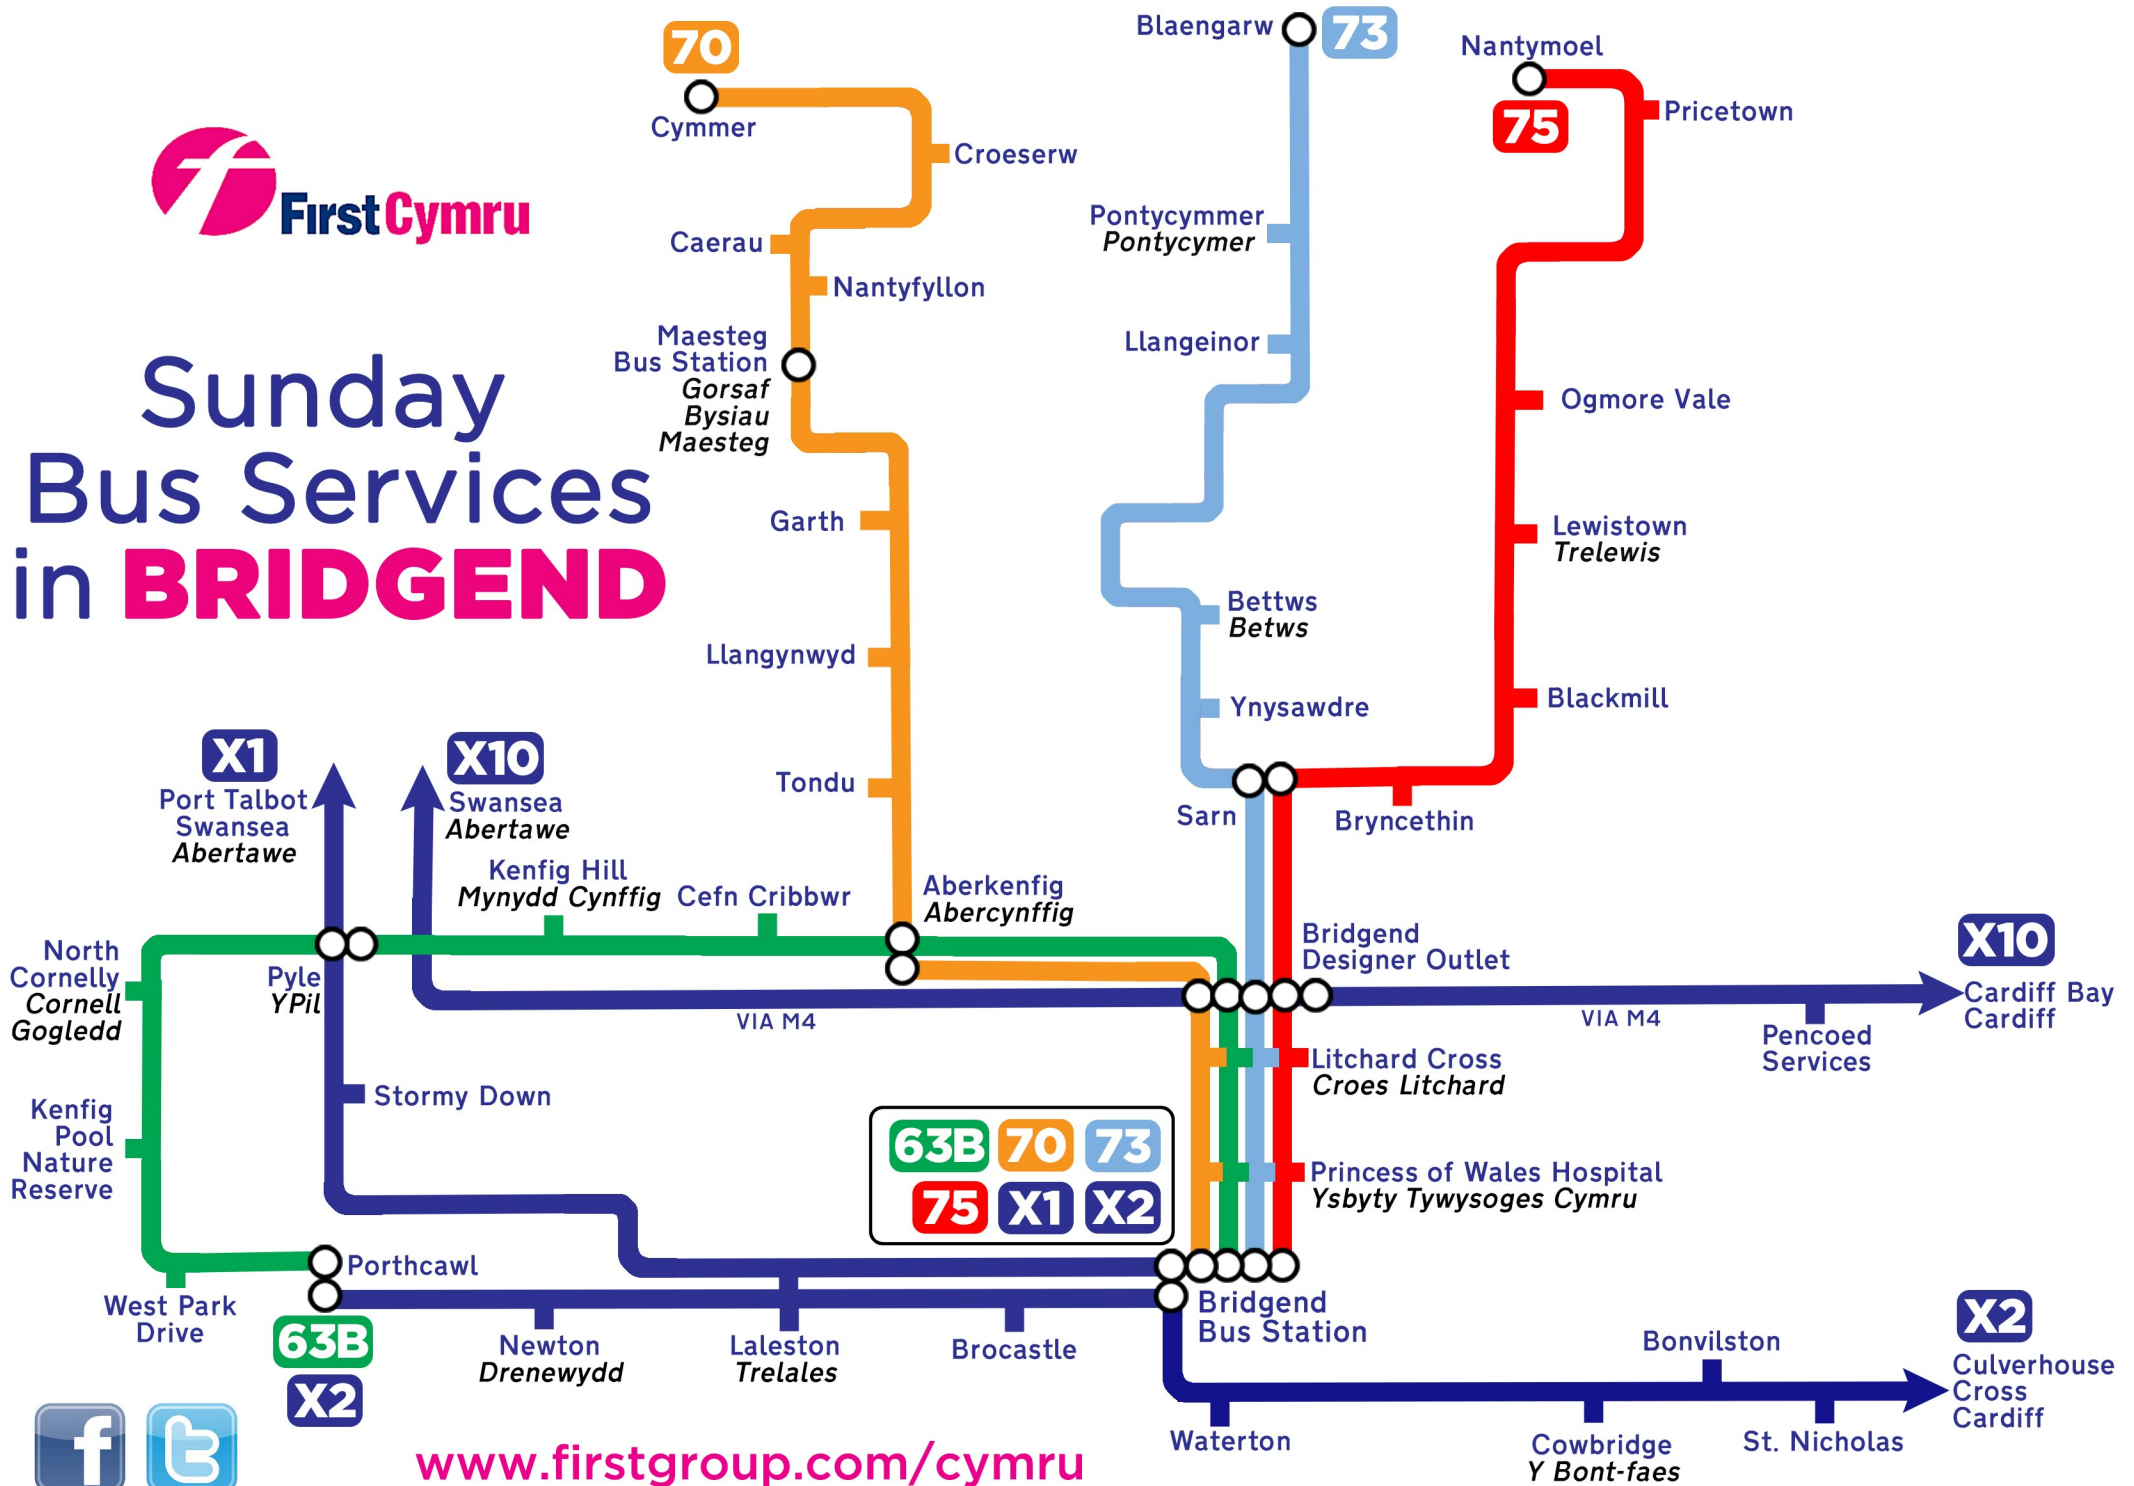

# Sunday Bus Services in BRIDGEND

63B 70 73  
75 X1 X2

[www.firstgroup.com/cymru](http://www.firstgroup.com/cymru)