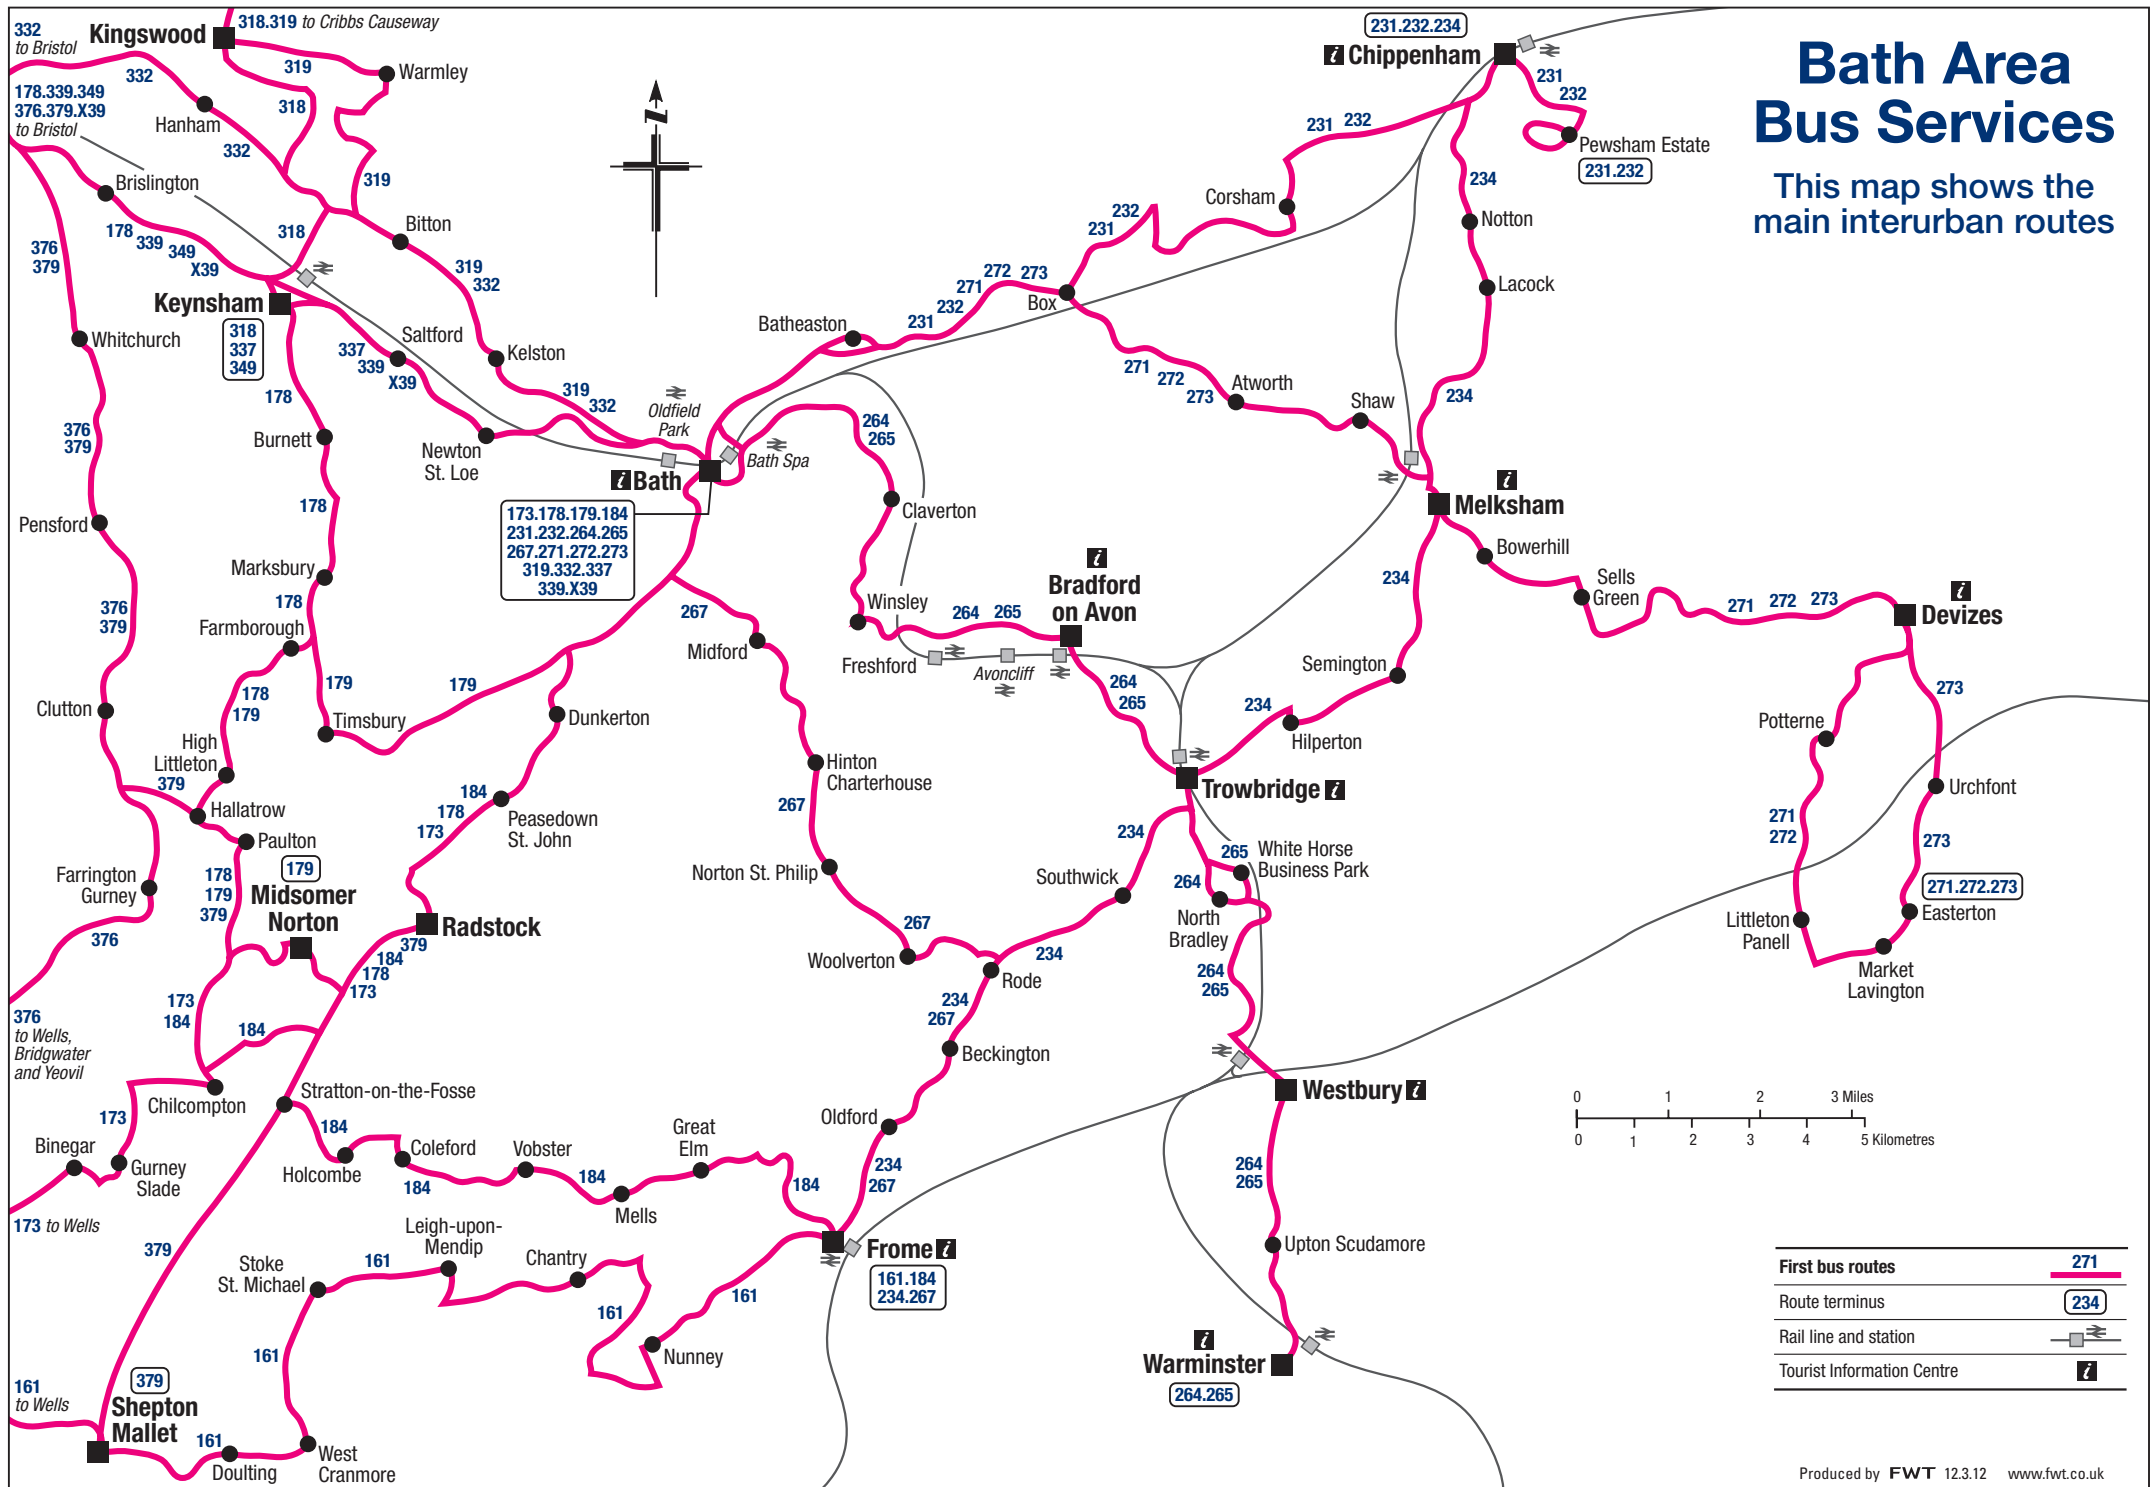

Bath Area Bus Services

This map shows the main interurban routes

First bus routes	
Route terminus	
Rail line and station	
Tourist Information Centre	