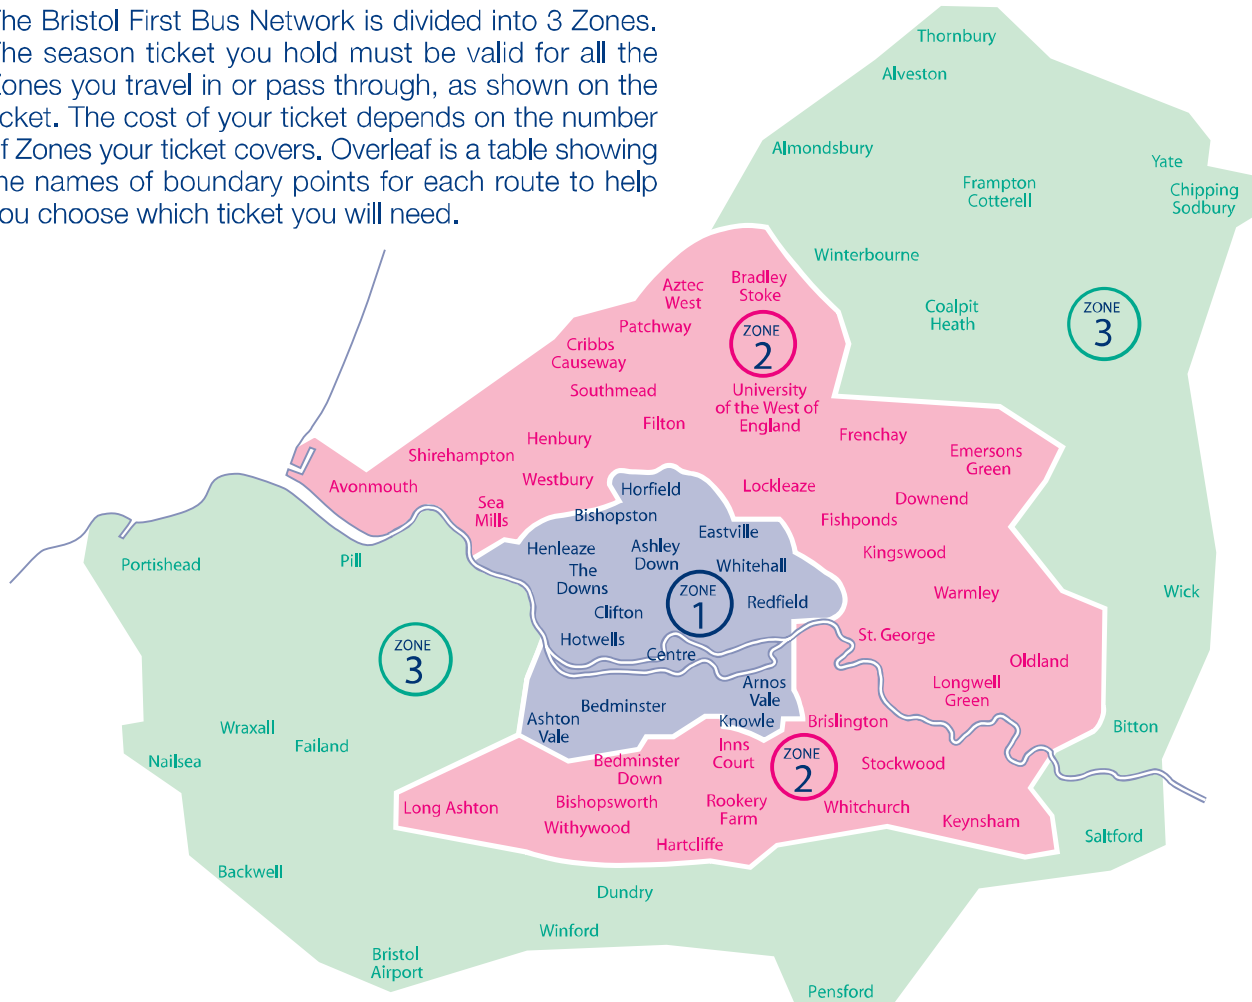

Bristol Zone Map

The Bristol First Bus Network is divided into 3 Zones. The season ticket you hold must be valid for all the Zones you travel in or pass through, as shown on the ticket. The cost of your ticket depends on the number of Zones your ticket covers. Overleaf is a table showing the names of boundary points for each route to help you choose which ticket you will need.

	The Blue Zone: If you travel within the boundary of the central area.
	The Pink Zone: If you travel only between the boundaries of the central area and middle area.
 	The Blue & Pink Zone: If you travel in both the central and middle areas.
 	The Blue Zone, Pink Zone plus Green Zone: This includes all travel in zones, 1, 2 & 3.
	