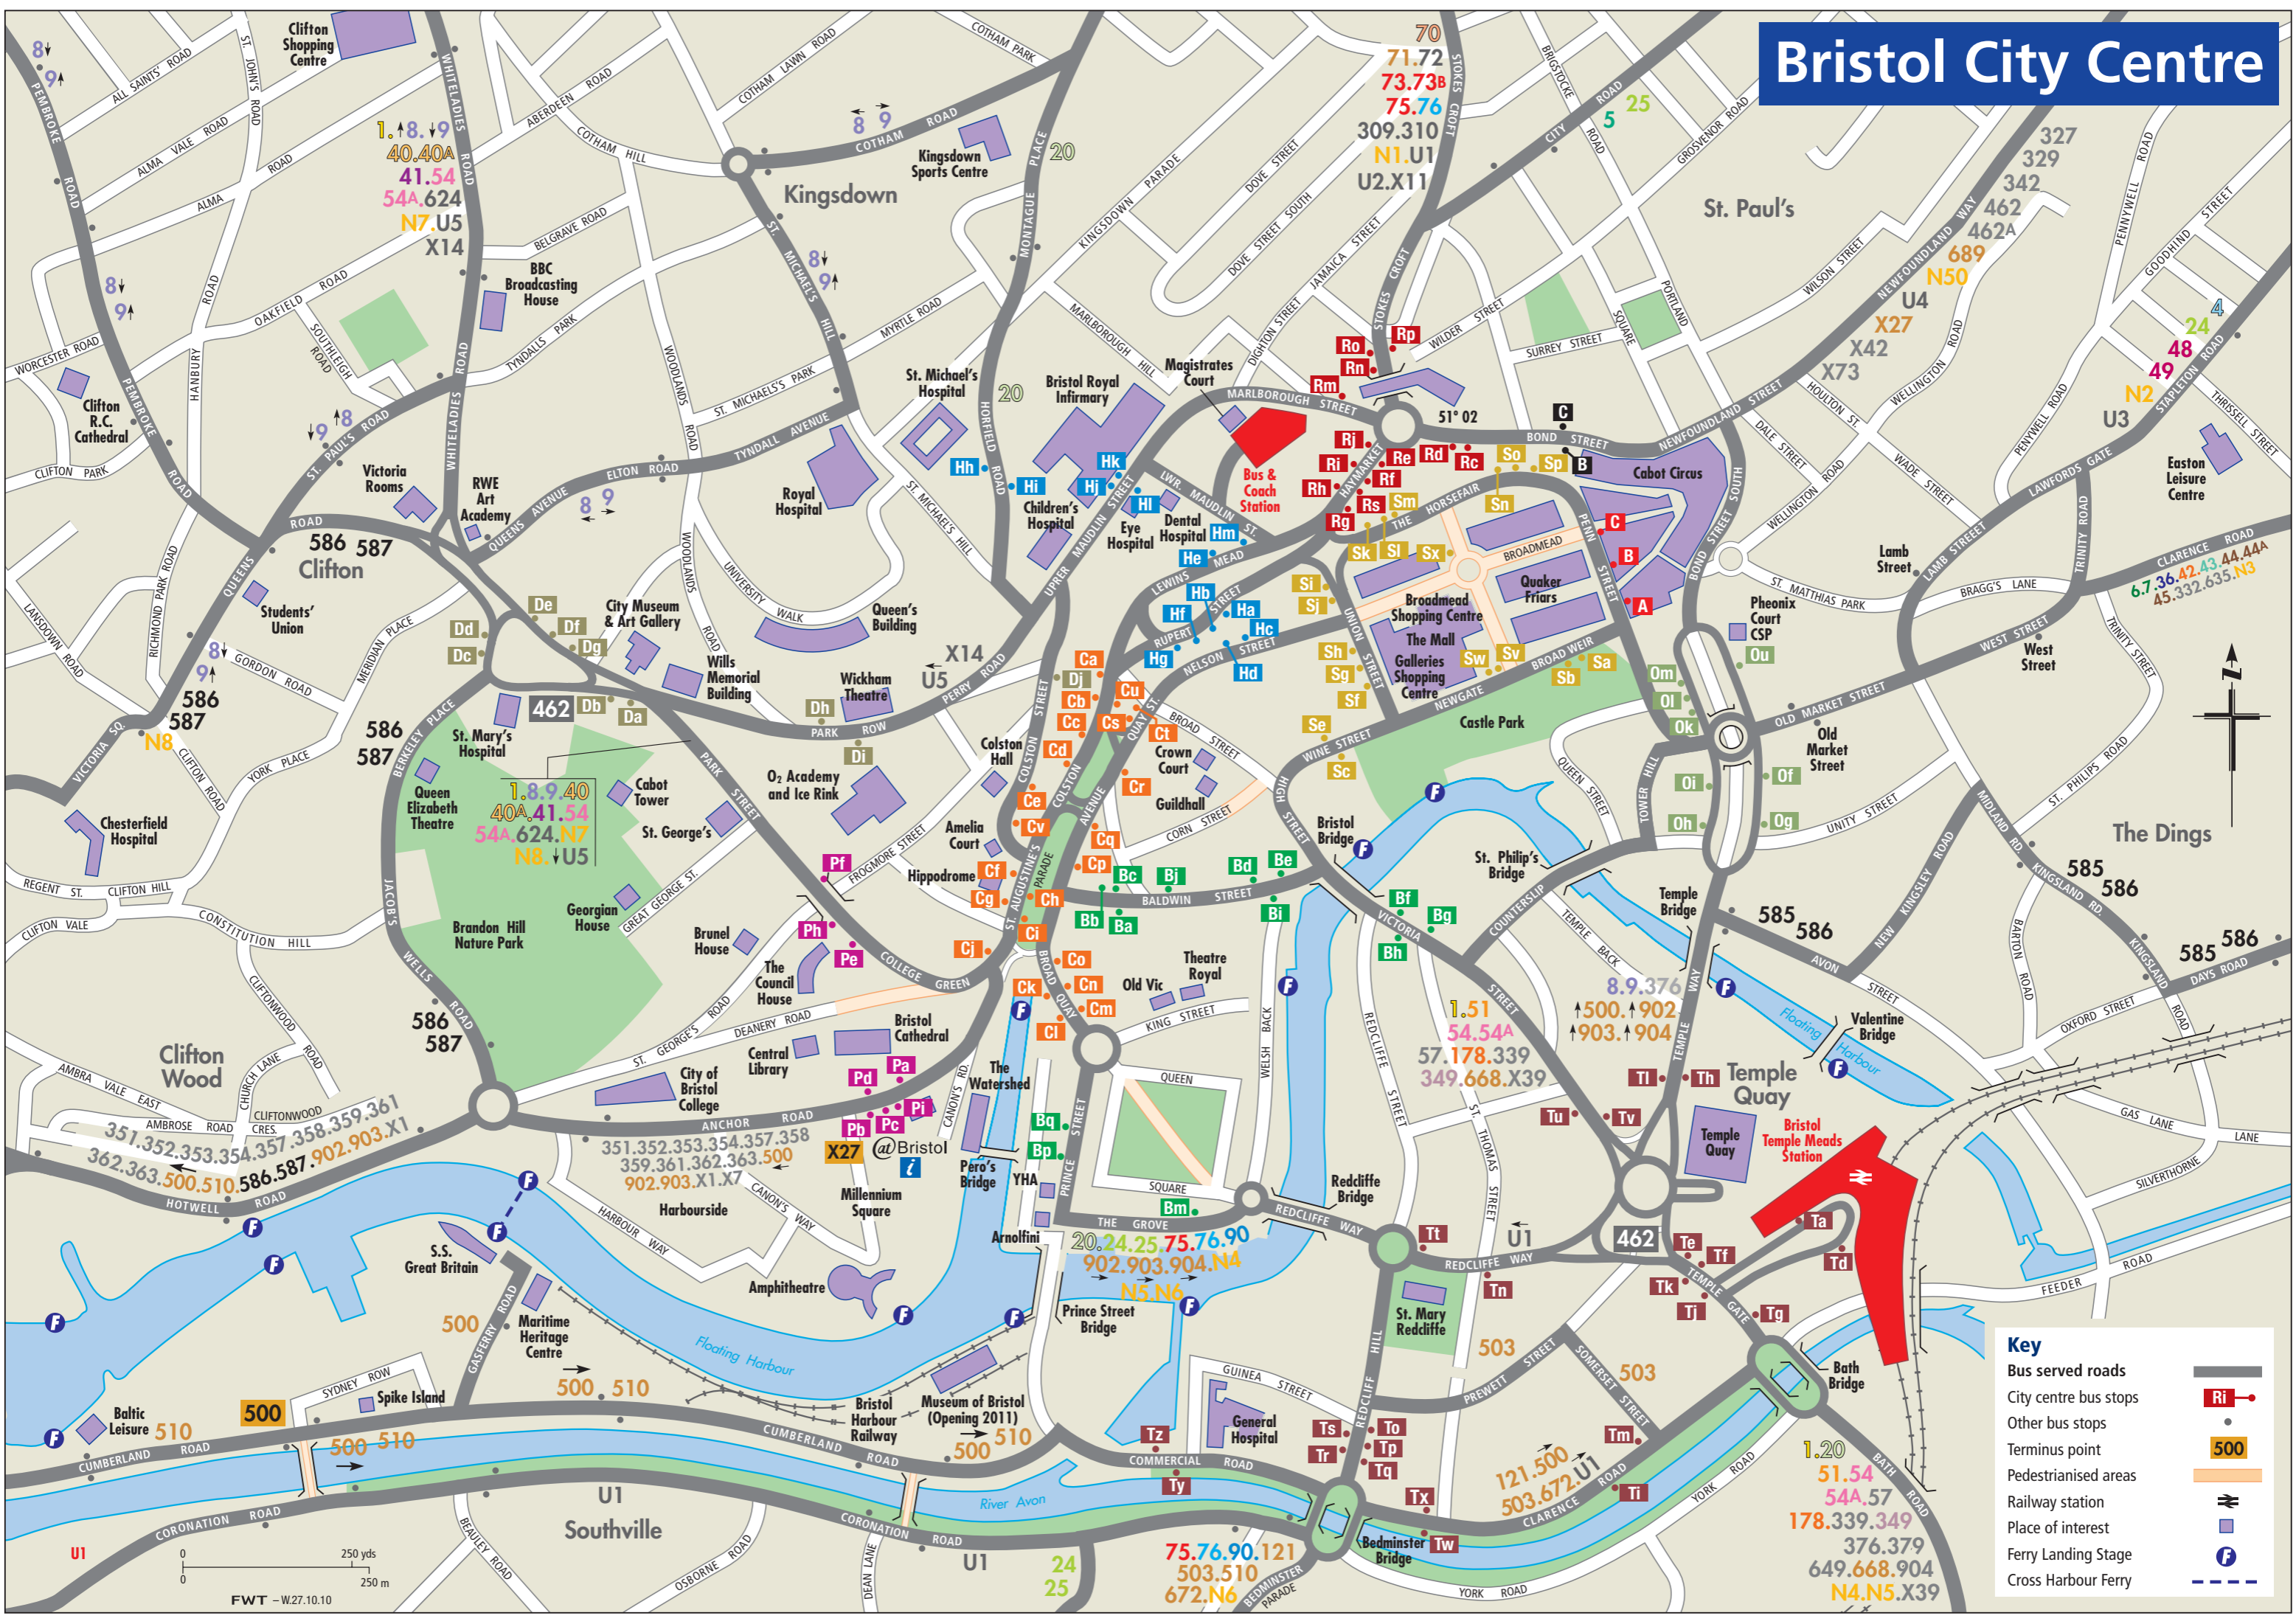

# Bristol City Centre

**Key**

- Bus served roads
- City centre bus stops
- Other bus stops
- Terminus point
- Pedestrianised areas
- Railway station
- Place of interest
- Ferry Landing Stage
- Cross Harbour Ferry

0 250 yds  
0 250 m  
FWT - W27.10.10