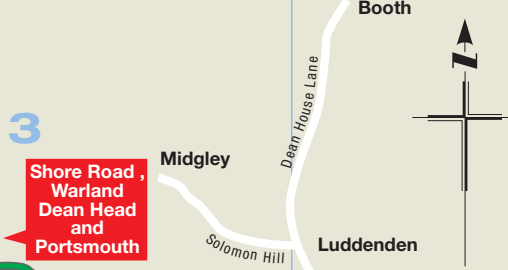

Halifax Network Map

overground Services which operate at 20 minute intervals or better Monday to Saturday daytime.

Orange Line	503	
Purple Line	510	
Sky Blue Line	521	
Blue Line	522	
Yellow Line	541 542	
Pink Line	548 549	
Lime Line	576	
Brown Line	579	
Green Line	590 591 592 593 594	

Route terminus

Bus runs in direction of arrow

Boundary of Calderdale and Huddersfield Fare Zone

Railway line and station

547 is evenings and Sundays only
554 operates Sundays only