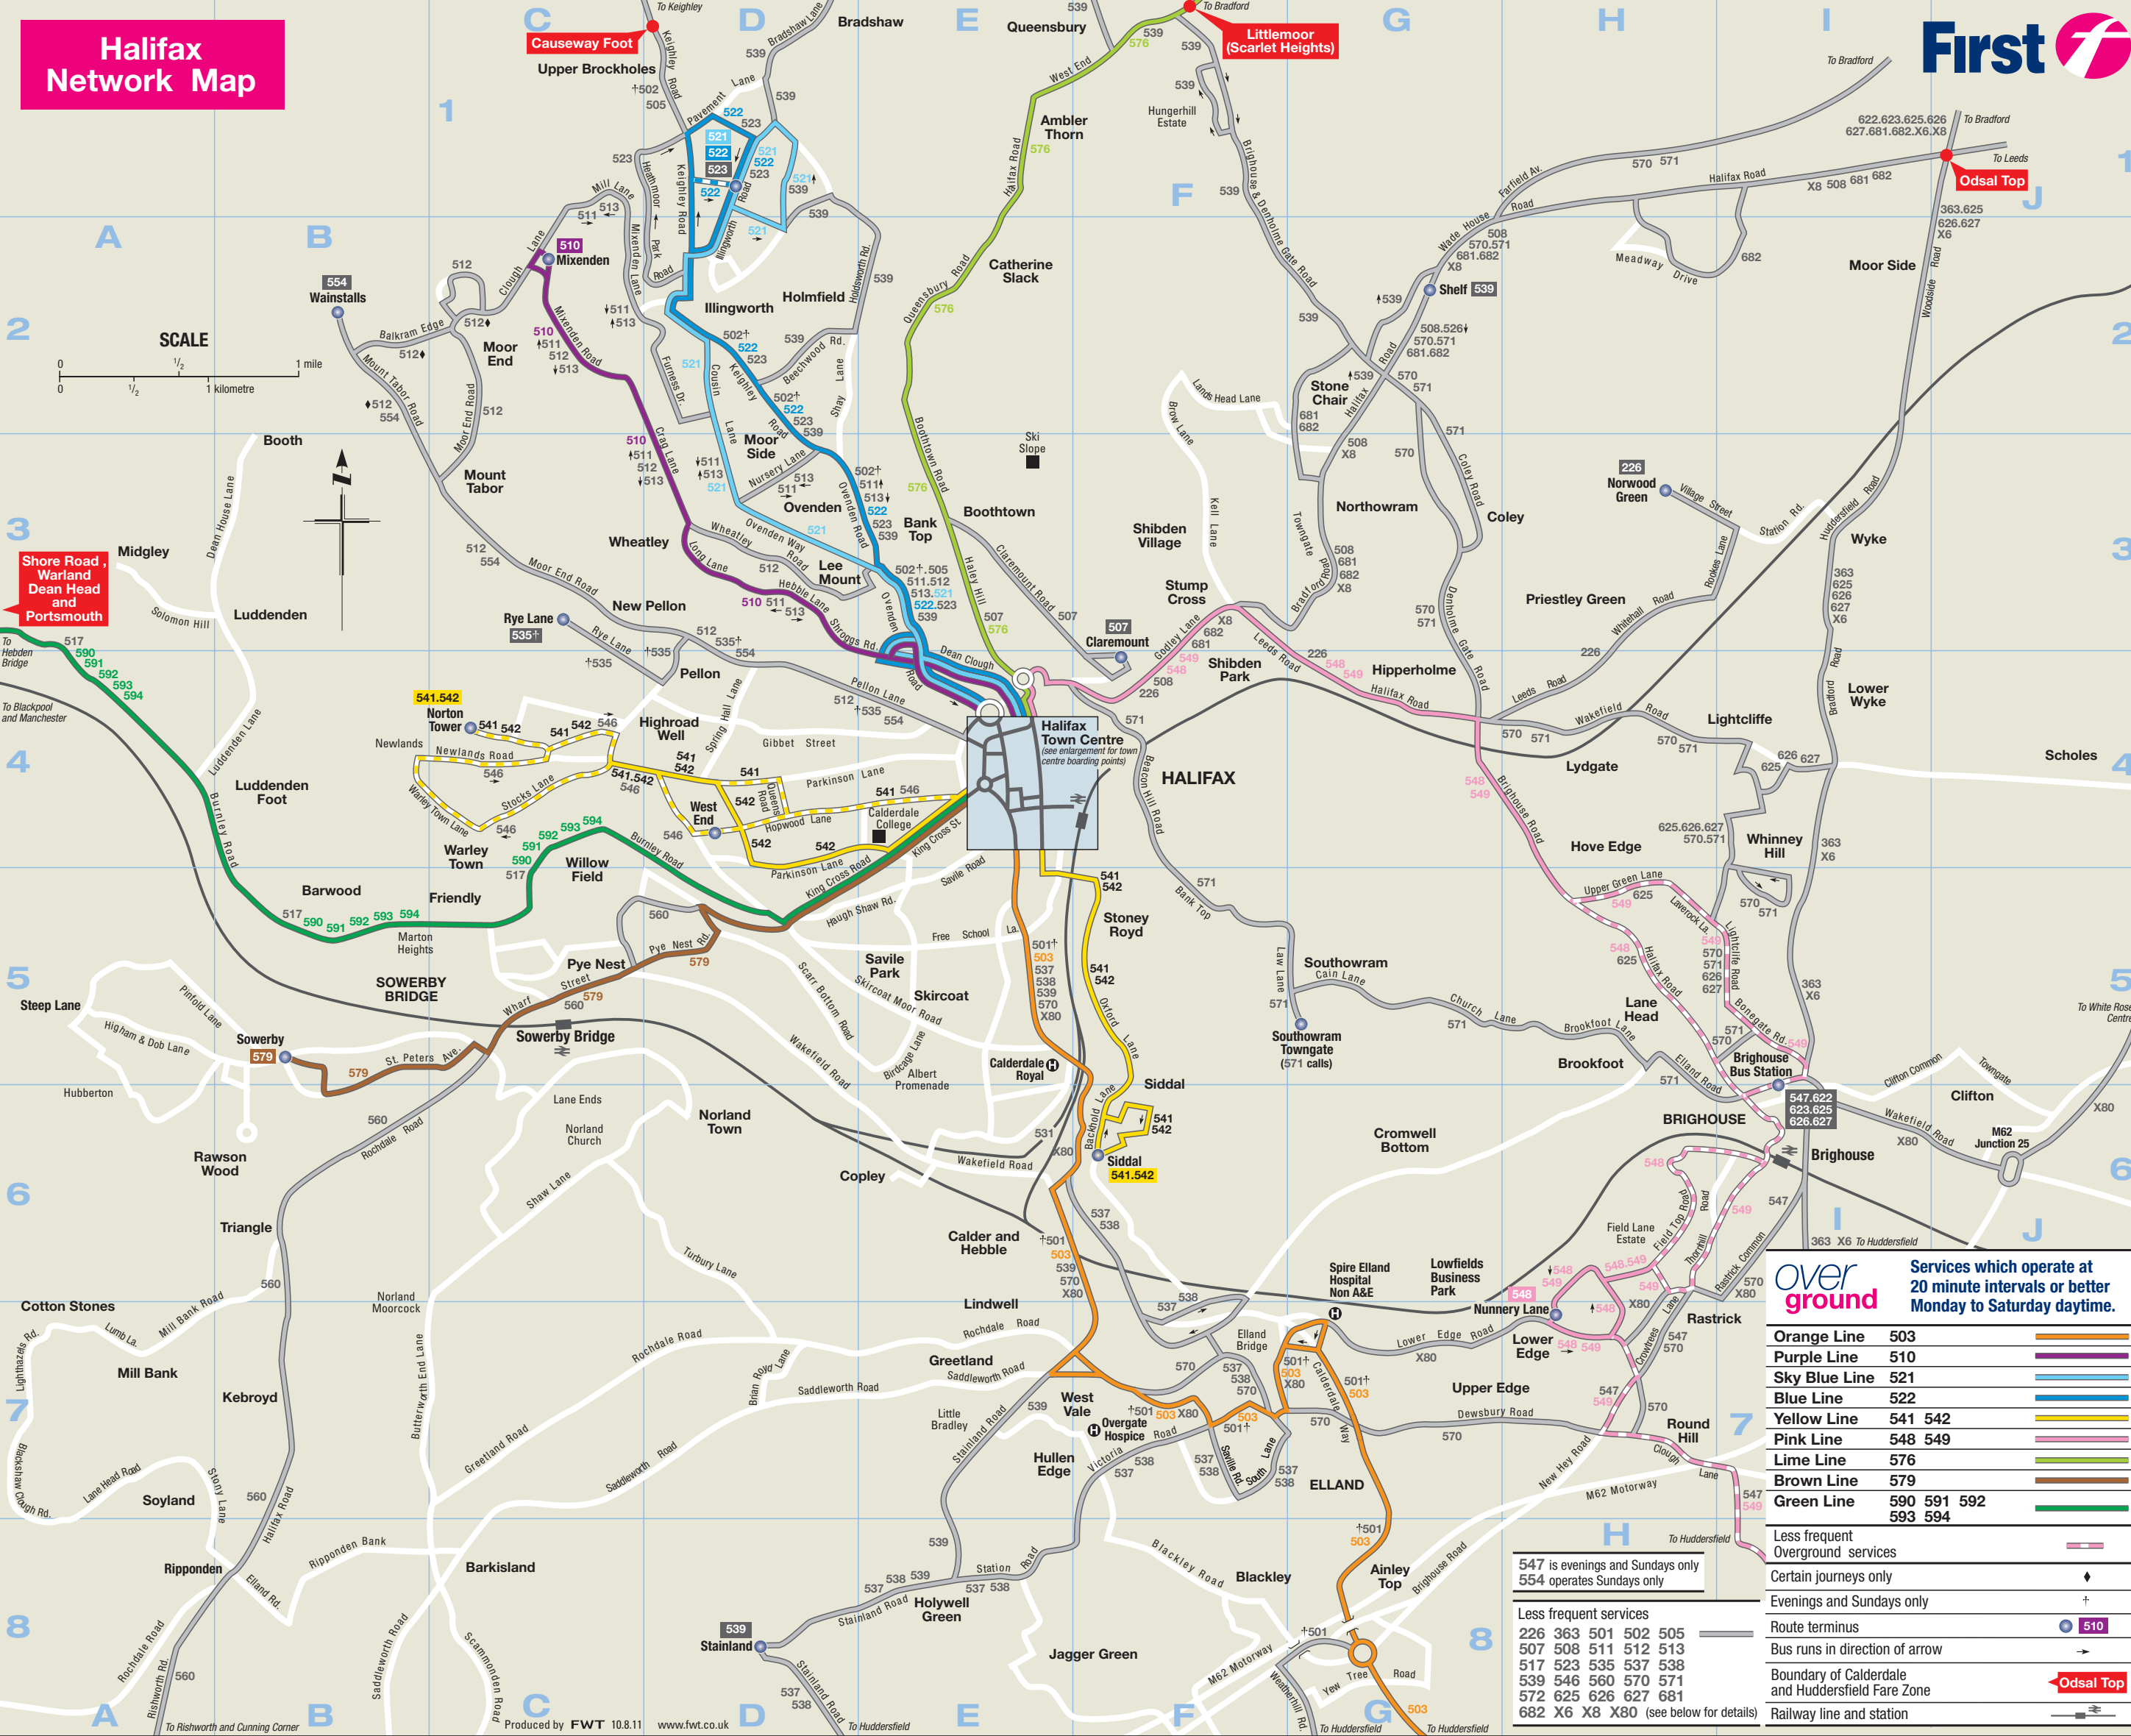

Halifax Network Map

overground Services which operate at 20 minute intervals or better Monday to Saturday daytime.

Orange Line	503	
Purple Line	510	
Sky Blue Line	521	
Blue Line	522	
Yellow Line	541 542	
Pink Line	548 549	
Lime Line	576	
Brown Line	579	
Green Line	590 591 592 593 594	

Less frequent Overground services

Certain journeys only

Evenings and Sundays only

Less frequent services

226	363	501	502	505
507	508	511	512	513
517	523	535	537	538
539	546	560	570	571
572	625	626	627	681
682	X6	X8	X80	(see below for details)

Route terminus

Bus runs in direction of arrow

Boundary of Calderdale and Huddersfield Fare Zone

Railway line and station

547 is evenings and Sundays only
554 operates Sundays only