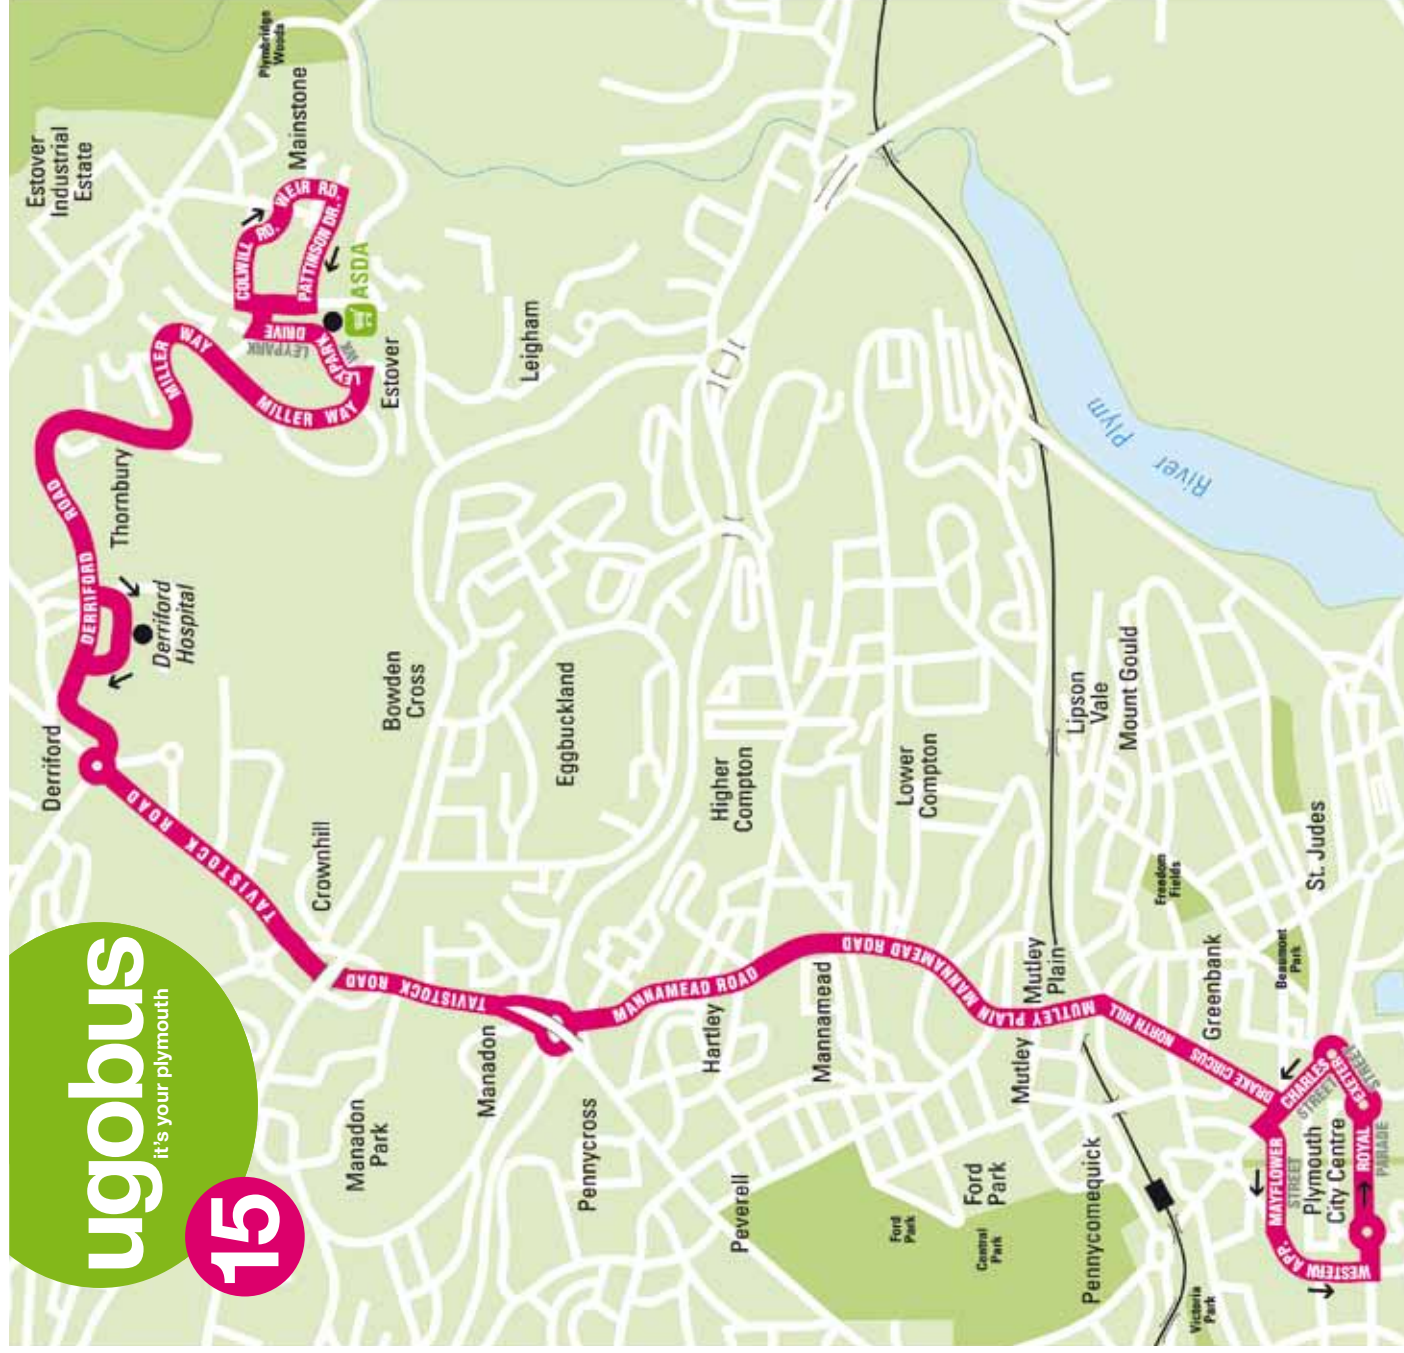

ugobus
it's your plymouth

15