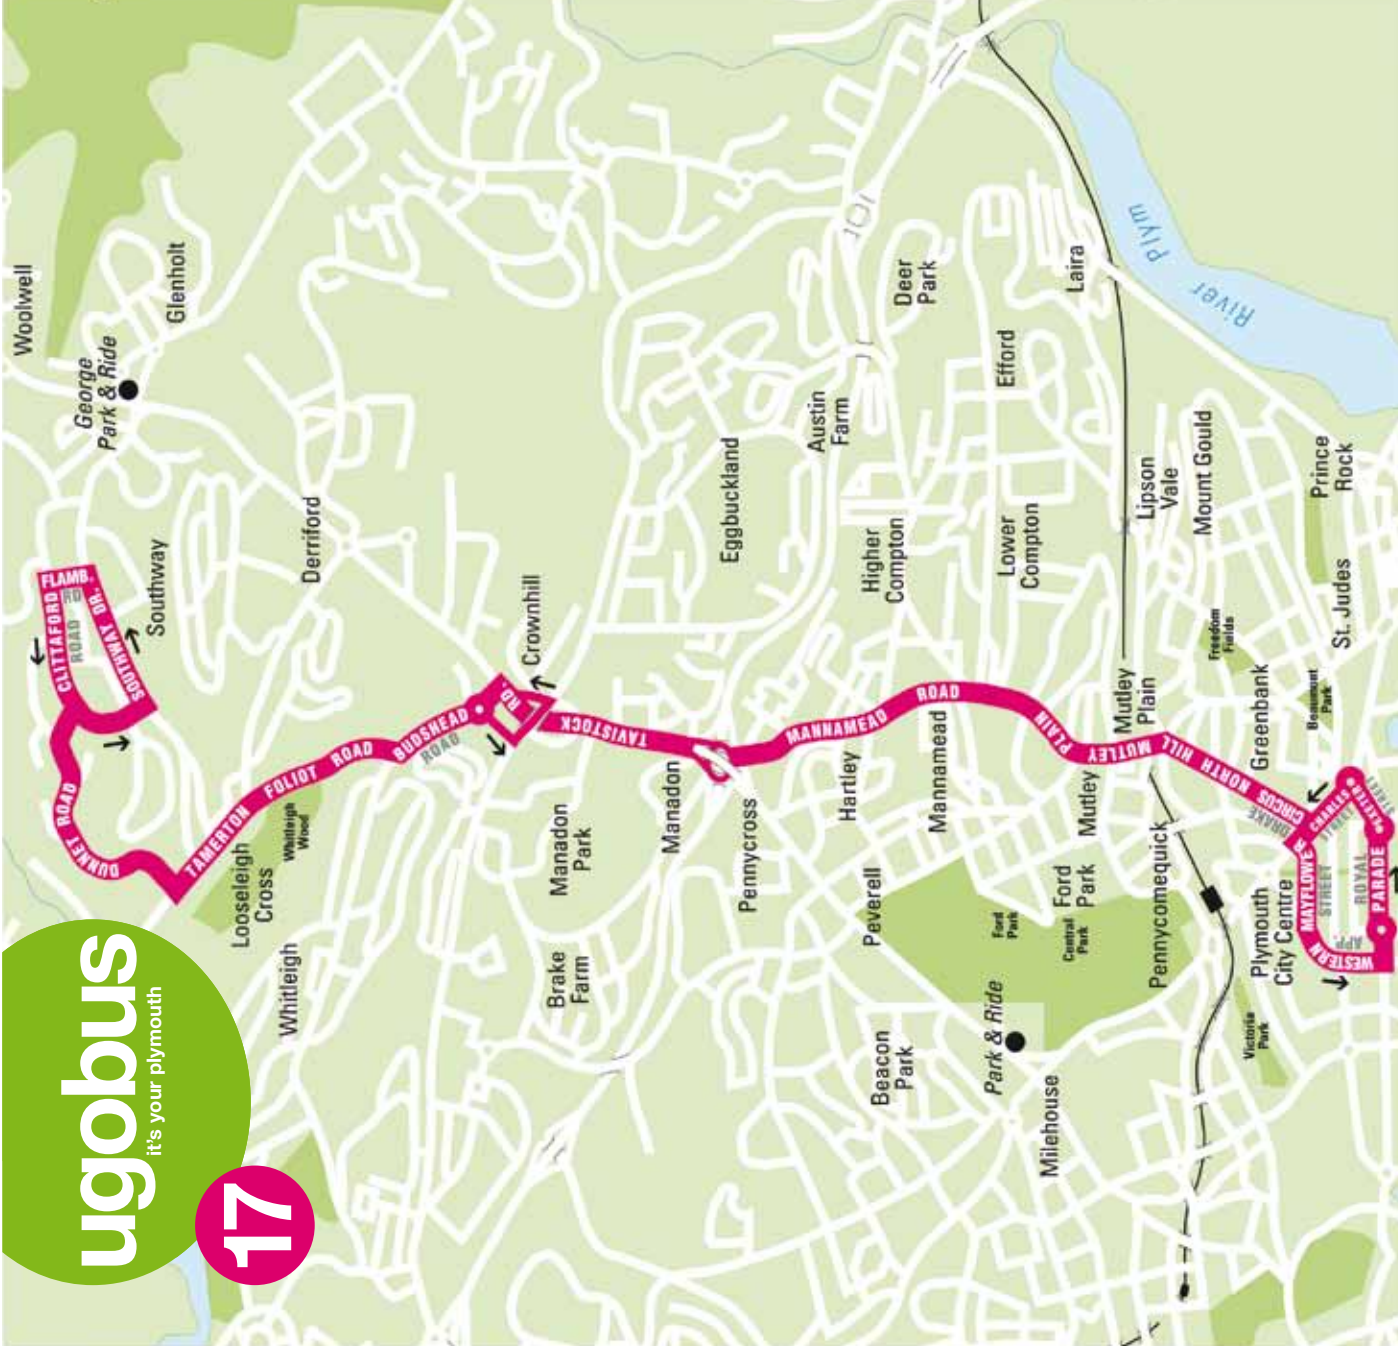

ugobus
it's your plymouth

17